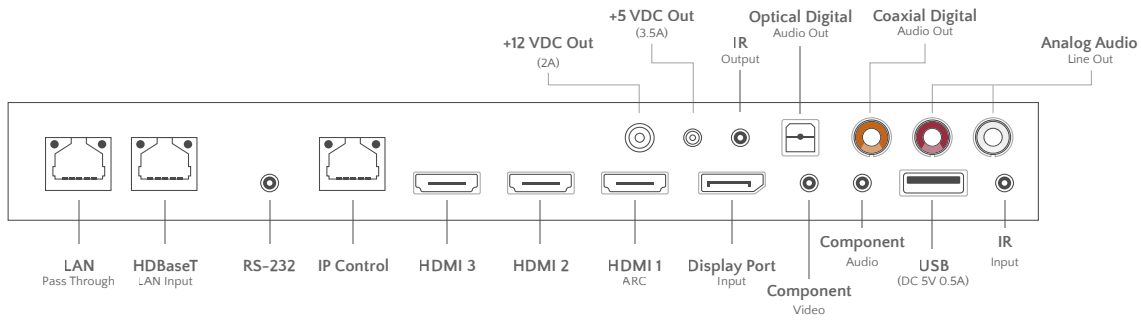

## CONNECTIONS

**55 INCH 4K UHD**  
Model: STM3-55-U

**65 INCH 4K UHD**  
Model: STM3-65-U

**86 INCH 4K UHD**  
Model: STM3-86-U

	55 INCH 4K UHD Model: STM3-55-U	65 INCH 4K UHD Model: STM3-65-U	86 INCH 4K UHD Model: STM3-86-U	
<b>GENERAL</b>	OPERATING TEMPERATURE RANGE	-40°F to 140°F*		
	IDEAL OPERATING TEMPERATURE	32°F to 122°F		
	NON-OPERATING TEMPERATURE	-40°F to 140°F		
	OPERATING HUMIDITY RANGE	10-90% RH, non-condensing		
	WATERPROOF RATING	IP54 Minimum Rating <sup>†</sup>		
	ISOTROPIC PREVENTION	High TNi panels help to prevent screen blackout		
<b>VIDEO</b>	DISPLAY RESOLUTION	3840 x 2160		
	FRAME RATE	60Hz		
	DISPLAY BRIGHTNESS	1000 cd/m2	800 cd/m2	
	ASPECT RATIO	16:9	16:9	16:9
	CONTRAST RATIO	Typical 1000:1	Typical 1100:1	Typical 1200:1
	TUNER	N/A	N/A	N/A
	RESPONSE TIME	8 ms	8 ms	8 ms
	VIEWING ANGLE	178° Horizontal/Vertical	178° Horizontal/Vertical	178° Horizontal/Vertical
	POWER CONSUMPTION, DISPLAY	Standby: 3.5W Heating: 200W Normal: 175W Max	Standby: 3.5W Heating: 200W Normal: 200W Max	Standby: 3.5W Heating: 345W Normal: 425W Max
	POWER CONSUMPTION, AC OUTLET	Max 200W		
	DC OUTPUT	Max 41.5W (12V 2A, 5V 3.5A)		
<b>INTEGRATION</b>	HDMI	3		
	HDBaseT™	1 Port with LAN Out		
	COMPONENT YPbPr	1		
	DISPLAY PORT	1		
	LAN PORT	1 (IP Control)		
	RS-232C	1		
	IR INPUT	1		
	IR OUTPUT	1		
	Service Port	1 (USB Type)		
	DC OUT	12V-Max 2A, 5V-Max 3.5A		
AC OUT	100-240V~, 50/60Hz, Max 200W Outlet			
<b>AUDIO</b>	AUDIO: COMPONENT AUDIO INPUT	1		
	AUDIO: ANALOG LINE OUT	1		
	AUDIO: OPTICAL DIGITAL OUT	1		
	AUDIO: COAXIAL DIGITAL OUT	1		
	INTERNAL SPEAKERS	N/A		
<b>INSTALLATION</b>	PRODUCT DIMENSIONS	50.0" w x 29.1" h	58.6" w x 34.0" h	77.0" w x 44.4" h
	PRODUCT DEPTH	3.7"	3.7"	3.7"
	PRODUCT WEIGHT	70.5 lbs.	96.1 lbs.	154.3 lbs.
	COMPARTMENT DIMENSIONS	11" w x 8" h x 1.5" d	11" w x 8" h x 1.5" d	11" w x 8" h x 1.5" d
	VESA PATTERN	400 x 400mm		600 x 400mm
<b>OTHER</b>	CERTIFICATIONS AND COMPLIANCE	FCC, MET		
	WARRANTY	Séura warrants Outdoor Displays with respect to Séura's labor, structure, assembly, display including remote, and power supply for two (2) years.		
	REMOTE	Séura Water Resistant IR Remote Control		