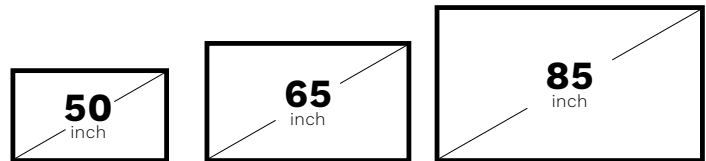

Brightest In Class

At 2,000-nit brightness that is color-calibrated, Séura's Full Sun TVs are more than 6x brighter than typical indoor TVs and over 30% brighter than the closest competitor.

Extreme Temperature Protection™

Séura's proprietary active heating and cooling system provides the necessary temperature control needed to protect the TV's components in temperatures from -40°F to 140°F.

Weatherproof

IP55 rated and fully sealed to keep out rain, snow, ice and dust, Séura outdoor TVs are safe for year-round use.

Outdoor Optics™

Séura's proprietary picture modes provide the ideal screen settings for the outdoor lighting environment you're in. Choose from five outdoor modes from full sun to nighttime viewing.

Lifelike Shades and Hues

Equipped with High Dynamic Range, Séura outdoor TVs provide sharp contrast between bright and dark colors for the best outdoor picture.

Stunning Definition

4K UHD picture clarity — four times the resolution of regular HD — has amazingly sharp details that immerse you in the moment.

UV Protected and Anti-Glare Screen

UV and isotropic blackout protection mean your picture will never go dark from exposure to sunlight. Enjoy a clear image with no reflections for the ideal picture viewing.

2-Year Warranty

2-year warranty provides peace-of-mind for reliable and safe entertainment in any environment.