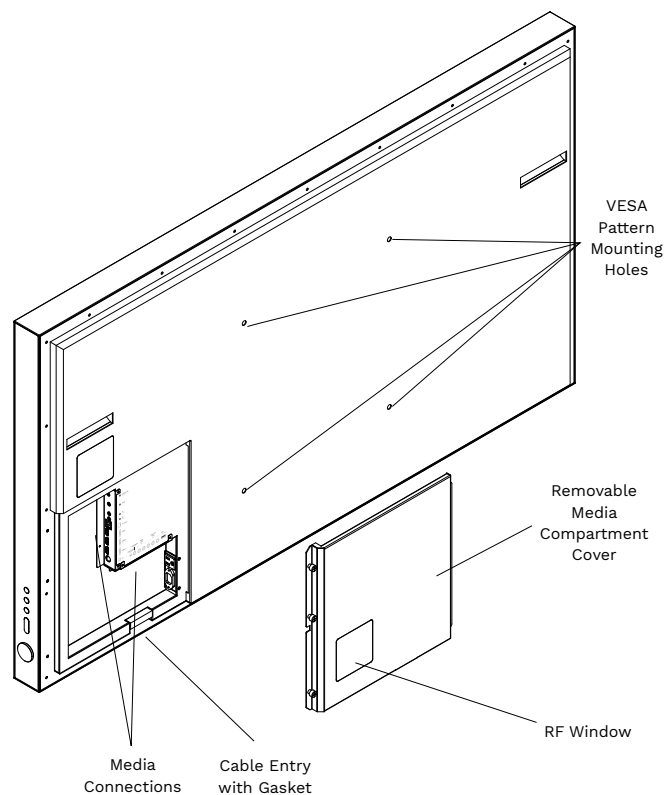

MEDIA COMPARTMENT CONNECTIONS

GENERAL	OPERATING TEMP. RANGE (MAX)	-40 to 140° F*
	OPERATING TEMP. RANGE (IDEAL)	32 to 122° F
	NON-OPERATING TEMP. RANGE	-40 to 140° F*
	OPERATING HUMIDITY RANGE	10-90% RH Non-condensing
	WATERPROOF RATING	IP55
	ISOTROPIC BLACKOUT PREVENTION	High TNi panels help prevent screen blackout
	ACTIVE HEATING/COOLING	Extreme Temperature Protection™
VIDEO	DISPLAY TYPE	LED Backlit LCD
	DISPLAY RESOLUTION	4K UHD 3840 x 2160
	DISPLAY BRIGHTNESS	2000 nits
	DISPLAY COATING	Anti-Glare
	ASPECT RATIO	16:9
	CONTRAST RATIO	5000:1
	REFRESH RATE	60Hz
	FRAME RATE	30 fps+
	VIEWING ANGLE	178° Horiz/Vert
	RESPONSE TIME	8ms
	OUTDOOR OPTICS™	Five outdoor picture modes from full sun to nighttime viewing
	COLOR GAMUT WIDTH	HDR-10 Rec 709 Compliant
COLOR MANAGEMENT SYSTEM	Yes	
TUNER	ATV (NTSC) / DTV (ATSC)	
DC Output	DC 5V 0.5A	
INTEGRATION	HDMI	HDMI Version 2.1 HDCP Version 2.2 HDMI1, HDMI2 (ARC), HDMI3
	COMPONENT YBPBR	1
	LAN PORT (LOCAL AREA NETWORK)	1 (IP Control)
	RS-232C	1 (3.5mm)
	INTEGRATION	IP, RS-232C and IR
	USB	DC 5V, 0.5A, Capable of Photos & Updates
	IR INPUT	1
	IR OUTPUT	1
	SERVICE PORT	1 (USB Type)
AC OUT	120V, 60Hz, 2A	
AUDIO	ANALOG AUDIO INPUT	RCA x 1
	ANALOG AUDIO	Stereo 3.5mm Variable
	BLUETOOTH® AUDIO BROADCASTING	Bluetooth® 4.2, 50 ft Clear Span
	DIGITAL AUDIO OUT	1 x Optical, 1 x Coax
	DOLBY DIGITAL	Dolby Digital
	INTERNAL SPEAKERS	N/A
SOUNDBAR	Sold Separately	

	50 INCH Model: UB4-50	65 INCH Model: UB4-65	85 INCH Model: UB4-85	
DIMENSIONS	DIMENSIONS	45.1" w x 26.2" h x 3.8" d	58.2" w x 33.6" h x 3.8" d	76.0" w x 43.6" h x 3.8" d
	WEIGHT	60 lbs.	104 lbs.	187 lbs
	MEDIA COMPARTMENT DIMENSIONS	Upper portion: 3.9" w x 7.7" h Lower portion: 10.1" w x 5.7" h	Upper portion: 5.1" w x 7.8" h Lower portion: 11.6" w x 5.6" h	Upper portion: 5.1" w x 7.7" h Lower portion: 11.8" w x 5.7" h
	VESA PATTERN	400 x 400mm	400 x 400mm	600 x 400mm
OTHER	POWER CONSUMPTION, DISPLAY	Standby: 1.0W Max: 398W	Standby: 3.5W Max: 682W	Standby: 3.5W Max: 1096W
	ELECTRICAL	NEMA 5-15P 3-prong 120V Outlet	NEMA 5-15P 3-prong 120V Outlet	NEMA 5-20Pt 3-prong 120V Outlet
	CERTIFICATIONS & COMPLIANCE	IP55 Certified, FCC, CEC, UL and cUL Listed		
	WARRANTY	Séura warrants Outdoor Displays w/ respect to Séura's labor, structure, assembly, display including remote and power supply for two (2) years		
	REMOTE	Séura Water Resistant IR Remote		

* Installation in sunlight reduces the maximum permitted air temperature.
† The 85" model requires a 20 amp circuit with a NEMA 5-20P compatible electrical outlet.

1230 Ontario Road Green Bay, Wisconsin 54311
1-800-957-3872 contacts@seura.com
www.seura.com

Publish date: August 19, 2021. Information is subject to change without notice.

© 2021 Séura