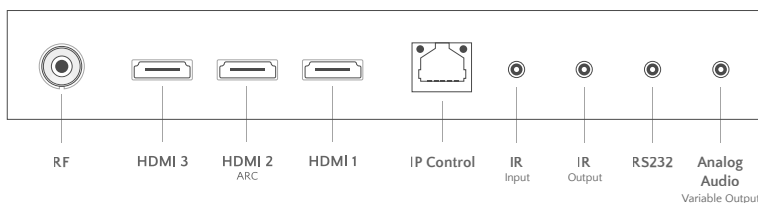

MEDIA COMPARTMENT CONNECTIONS

GENERAL	OPERATING TEMP. RANGE (MAX)	-40 to 140° F*
	OPERATING TEMP. RANGE (IDEAL)	32 to 122° F
	NON-OPERATING TEMP. RANGE	-40 to 140° F*
	OPERATING HUMIDITY RANGE	10-90% RH Non-condensing
	WATERPROOF RATING	IP55
	ISOTROPIC BLACKOUT PREVENTION	High TNi panels help prevent screen blackout
	ACTIVE HEATING/COOLING	Extreme Temperature Protection™
VIDEO	DISPLAY TYPE	LED Backlit LCD
	DISPLAY RESOLUTION	4K UHD 3840 x 2160
	DISPLAY BRIGHTNESS	2000 nits
	DISPLAY COATING	Anti-Glare
	ASPECT RATIO	16:9
	CONTRAST RATIO	5000:1
	REFRESH RATE	60Hz
	FRAME RATE	30 fps+
	VIEWING ANGLE	178° Horiz/Vert
	RESPONSE TIME	8ms
	OUTDOOR OPTICS™	Five outdoor picture modes from full sun to nighttime viewing
	COLOR GAMUT WIDTH	HDR-10 Rec 709 Compliant
COLOR MANAGEMENT SYSTEM	Yes	
TUNER	ATV (NTSC) / DTV (ATSC)	
DC Output	DC 5V 0.5A	
INTEGRATION	HDMI	HDMI Version 2.1 HDCP Version 2.2 HDMI1, HDMI2 (ARC), HDMI3
	COMPONENT YBPBR	1
	LAN PORT (LOCAL AREA NETWORK)	1 (IP Control)
	RS-232C	1 (3.5mm)
	INTEGRATION	IP, RS-232C and IR
	USB	DC 5V, 0.5A, Capable of Photos & Updates
	IR INPUT	1
	IR OUTPUT	1
	SERVICE PORT	1 (USB Type)
AC OUT	120V, 60Hz, 2A	
AUDIO	ANALOG AUDIO INPUT	RCA x 1
	ANALOG AUDIO	Stereo 3.5mm Variable
	BLUETOOTH® AUDIO BROADCASTING	Bluetooth® 4.2, 50 ft Clear Span
	DIGITAL AUDIO OUT	1 x Optical, 1 x Coax
	DOLBY DIGITAL	Dolby Digital
	INTERNAL SPEAKERS	N/A
SOUNDBAR	Sold Separately	

	50 INCH Model: UB4-50	65 INCH Model: UB4-65	85 INCH Model: UB4-85	
DIMENSIONS	DIMENSIONS	45.1" w x 26.2" h x 3.8" d	58.2" w x 33.6" h x 3.8" d	76.0" w x 43.6" h x 3.8" d
	WEIGHT	60 lbs.	104 lbs.	187 lbs
	MEDIA COMPARTMENT DIMENSIONS	Upper portion: 3.9" w x 7.7" h Lower portion: 10.1" w x 5.7" h	Upper portion: 5.1" w x 7.8" h Lower portion: 11.6" w x 5.6" h	Upper portion: 5.1" w x 7.7" h Lower portion: 11.8" w x 5.7" h
	VESA PATTERN	400 x 400mm	400 x 400mm	600 x 400mm
OTHER	POWER CONSUMPTION, DISPLAY	Standby: 1.0W Max: 398W	Standby: 3.5W Max: 682W	Standby: 3.5W Max: 1096W
	ELECTRICAL	NEMA 5-15P 3-prong 120V Outlet	NEMA 5-15P 3-prong 120V Outlet	NEMA 5-20Pt 3-prong 120V Outlet
	CERTIFICATIONS & COMPLIANCE	IP55 Certified, FCC, CEC, UL and cUL Listed		
	WARRANTY	Séura warrants Outdoor Displays w/ respect to Séura's labor, structure, assembly, display including remote and power supply for two (2) years		
	REMOTE	Séura Water Resistant IR Remote		

* Installation in sunlight reduces the maximum permitted air temperature.
† The 85" model requires a 20 amp circuit with a NEMA 5-20P compatible electrical outlet.

1230 Ontario Road Green Bay, Wisconsin 54311
1-800-957-3872 contacts@seura.com
www.seura.com

Publish date: August 19, 2021. Information is subject to change without notice.

© 2021 Séura