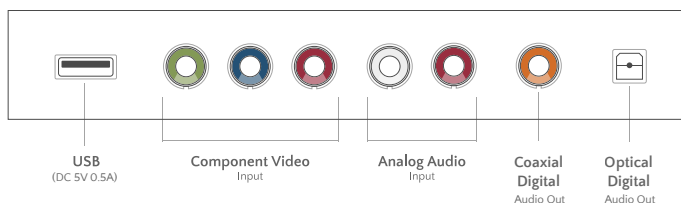

MEDIA COMPARTMENT CONNECTIONS

GENERAL	OPERATING TEMP. RANGE (MAX)	-40 to 140° F*
	OPERATING TEMP. RANGE (IDEAL)	32 to 122° F
	NON-OPERATING TEMP. RANGE	-40 to 140° F*
	OPERATING HUMIDITY RANGE	10-90% RH Non-condensing
	WATERPROOF RATING	IP55
	ISOTROPIC BLACKOUT PREVENTION	High TNi panels help prevent screen blackout
	ACTIVE HEATING/COOLING	Extreme Temperature Protection™
VIDEO	DISPLAY TYPE	LED Backlit LCD
	DISPLAY RESOLUTION	4K UHD 3840 x 2160
	DISPLAY BRIGHTNESS	2000 nits
	DISPLAY COATING	Anti-Glare
	ASPECT RATIO	16:9
	CONTRAST RATIO	5000:1
	REFRESH RATE	60Hz
	FRAME RATE	30 fps+
	VIEWING ANGLE	178° Horiz/Vert
	RESPONSE TIME	8ms
	OUTDOOR OPTICS™	Five outdoor picture modes from full sun to nighttime viewing
	COLOR GAMUT WIDTH	HDR-10 Rec 709 Compliant
COLOR MANAGEMENT SYSTEM	Yes	
TUNER	ATV (NTSC) / DTV (ATSC)	
DC Output	DC 5V 0.5A	
INTEGRATION	HDMI	HDMI Version 2.1 HDCP Version 2.2 HDMI1, HDMI2 (ARC), HDMI3
	COMPONENT YBPBR	1
	LAN PORT (LOCAL AREA NETWORK)	1 (IP Control)
	RS-232C	1 (3.5mm)
	INTEGRATION	IP, RS-232C and IR
	USB	DC 5V, 0.5A, Capable of Photos & Updates
	IR INPUT	1
	IR OUTPUT	1
	SERVICE PORT	1 (USB Type)
AC OUT	120V, 60Hz, 2A	
AUDIO	ANALOG AUDIO INPUT	RCA x 1
	ANALOG AUDIO	Stereo 3.5mm Variable
	BLUETOOTH® AUDIO BROADCASTING	Bluetooth® 4.2, 50 ft Clear Span
	DIGITAL AUDIO OUT	1 x Optical, 1 x Coax
	DOLBY DIGITAL	Dolby Digital
	INTERNAL SPEAKERS	N/A
SOUNDBAR	Sold Separately	

	50 INCH Model: UB4-50	65 INCH Model: UB4-65	85 INCH Model: UB4-85	
DIMENSIONS	DIMENSIONS	45.1" w x 26.2" h x 3.8" d	58.2" w x 33.6" h x 3.8" d	76.0" w x 43.6" h x 3.8" d
	WEIGHT	60 lbs.	104 lbs.	187 lbs
	MEDIA COMPARTMENT DIMENSIONS	Upper portion: 3.9" w x 7.7" h Lower portion: 10.1" w x 5.7" h	Upper portion: 5.1" w x 7.8" h Lower portion: 11.6" w x 5.6" h	Upper portion: 5.1" w x 7.7" h Lower portion: 11.8" w x 5.7" h
	VESA PATTERN	400 x 400mm	400 x 400mm	600 x 400mm
OTHER	POWER CONSUMPTION, DISPLAY	Standby: 1.0W Max: 398W	Standby: 3.5W Max: 682W	Standby: 3.5W Max: 1096W
	ELECTRICAL	NEMA 5-15P 3-prong 120V Outlet	NEMA 5-15P 3-prong 120V Outlet	NEMA 5-20Pt 3-prong 120V Outlet
	CERTIFICATIONS & COMPLIANCE	IP55 Certified, FCC, CEC, UL and cUL Listed		
	WARRANTY	Séura warrants Outdoor Displays w/ respect to Séura's labor, structure, assembly, display including remote and power supply for two (2) years		
	REMOTE	Séura Water Resistant IR Remote		

* Installation in sunlight reduces the maximum permitted air temperature.
† The 85" model requires a 20 amp circuit with a NEMA 5-20P compatible electrical outlet.

1230 Ontario Road Green Bay, Wisconsin 54311
1-800-957-3872 contacts@seura.com
www.seura.com

Publish date: August 19, 2021. Information is subject to change without notice.

© 2021 Séura