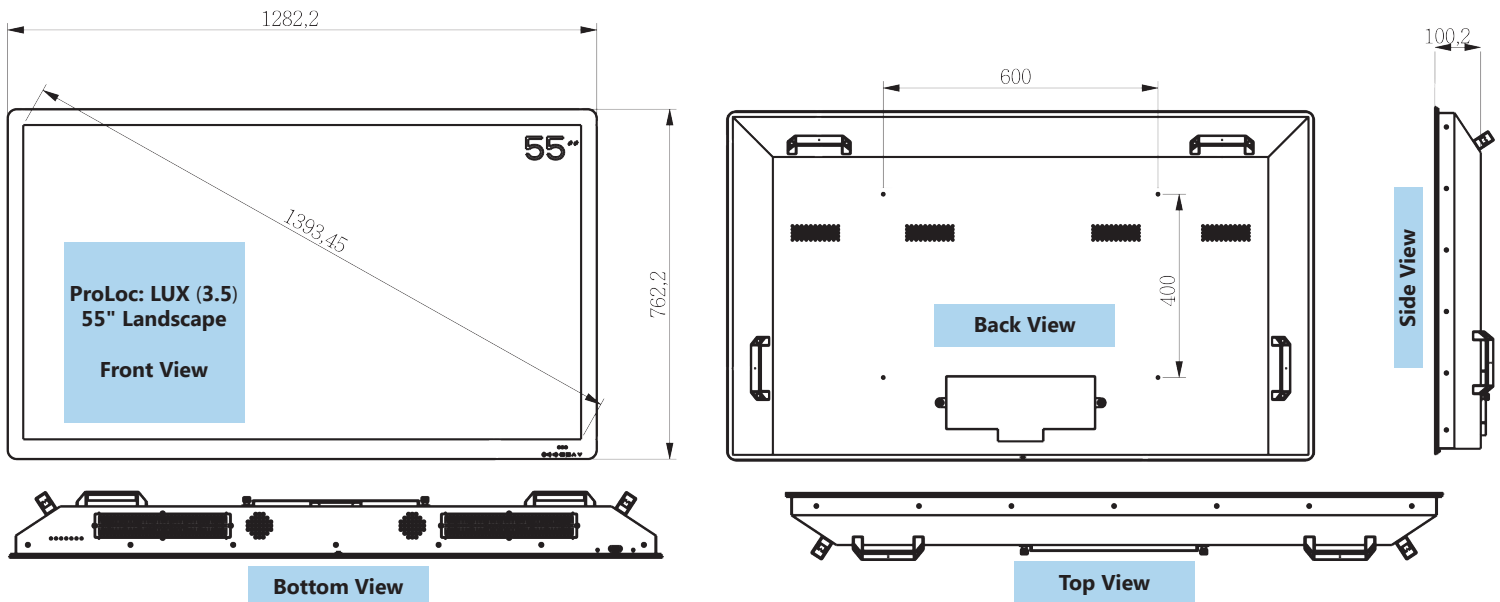

Specifications

LCD Display

Panel Manuf.	LG High TNi LCD, TFT
Grade / Class	Industrial / A+
Run Time	24X7
Brightness	3,500 Nits
Color Depth	8Bit (16.7M colors)
Resolution	1920x1080p (HD)
Viewing Angle	178° Vertical/Horizontal
Refresh Rate	60Hz
Aspect Ratio	16:9
Auto Dimming	Yes (30% - 100%)
Anti-Image Burn-In	Yes - Pixel shift
Response Time	5ms (G to G)
Isotropic Blackout Resistance	Yes

Protection

Ingress Protection	IP65
Physical Protection	IK10+
Circuitry Protection	Conformal coating all circuits
Glass	4mm tempered, Anti-explosion retention film, Anti-reflective coating
Body Construction	Aircraft grade aluminum. HD powder coating. RAL Color Availability.
Cooling	Fans, thermostatically controlled
Operating Temperature	-35°C - 60°C (-31°F - 140°F)

*With optional extreme cold weather heater

Power

AC Input	100-240 VAC / 50-60Hz
Max Pwr Consumption	445 Watts
Min Pwr Consumption	140 Watts
Standby Pwr Consumption	8 Watts

Display Dimensions

Body Size (W x H x D)	1282.2mm x 762.2mm x 128.66mm
Display Weight	88 lbs
VESA Pattern(s)	600mm x 400mm
Media Bay (W x H x D)	230mm x 75mm x 40mm

Inputs / Outputs

HDMI	X3
RS232	X1
IR Receiver	X1
USB Power	X1
10W Marine-Grade Speakers	X2

Sealoc Corporate

1720 Bray Central Dr., Suite 100-X
McKinney, TX 75069
sales@sealoc.com
www.sealoc.com
(972)525.9800

Visit www.sealoc.com to see our complete line of outdoor televisions, digital displays, speakers, mounts, remote controls, and other accessories.

Learn more about Sealoc's custom product weatherproofing and nano-coating services. HDMI extenders/baluns, drones, receivers, gate controllers, remote controls, and much more.