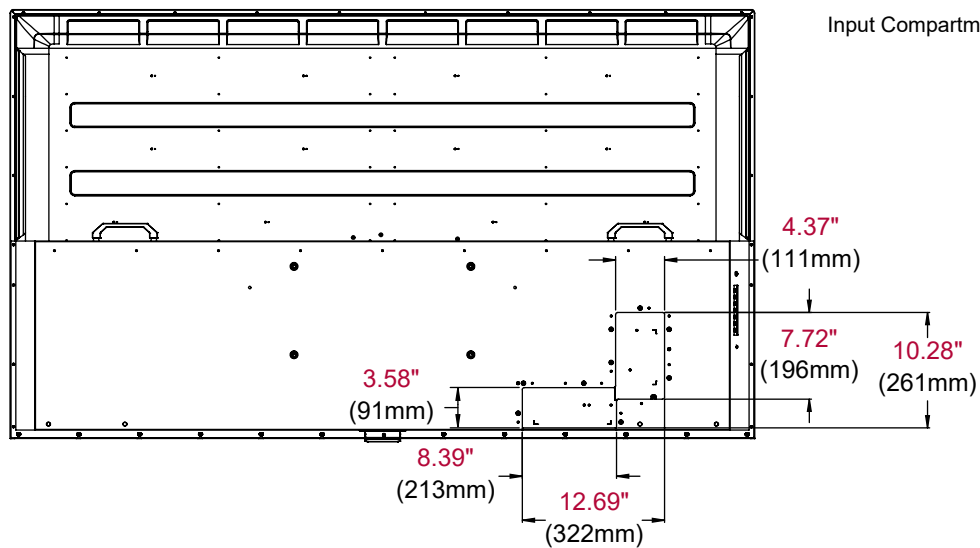

55" Neptune Partial Sun

Input Compartment Depth: 1.34" (34mm)

65" Neptune Partial Sun

Input Compartment Depth: 1.34" (34mm)

75" Neptune Partial Sun

Input Compartment Depth: 1.58" (40mm)