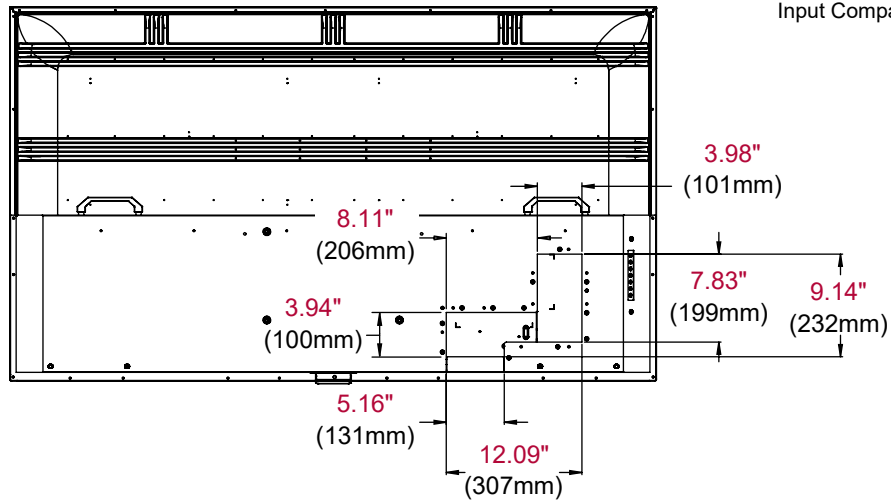

55" Neptune Partial Sun

Input Compartment Depth: 1.34" (34mm)

65" Neptune Partial Sun

Input Compartment Depth: 1.34" (34mm)

75" Neptune Partial Sun

Input Compartment Depth: 1.58" (40mm)