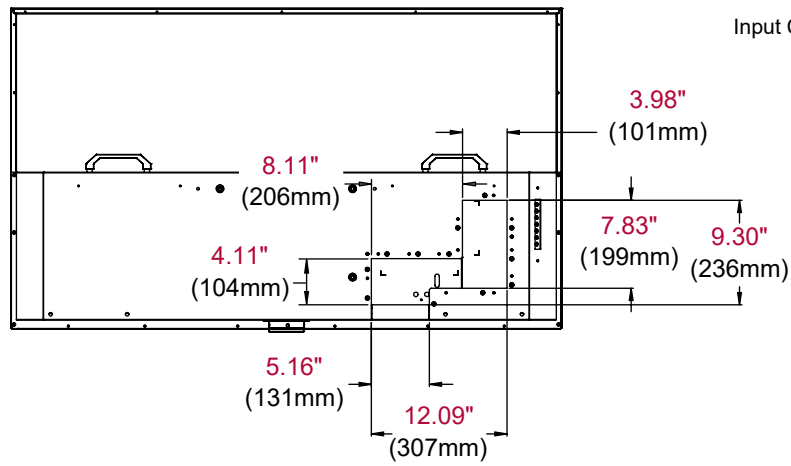

55" Neptune Partial Sun

Input Compartment Depth: 1.34" (34mm)

65" Neptune Partial Sun

Input Compartment Depth: 1.34" (34mm)

75" Neptune Partial Sun

Input Compartment Depth: 1.58" (40mm)