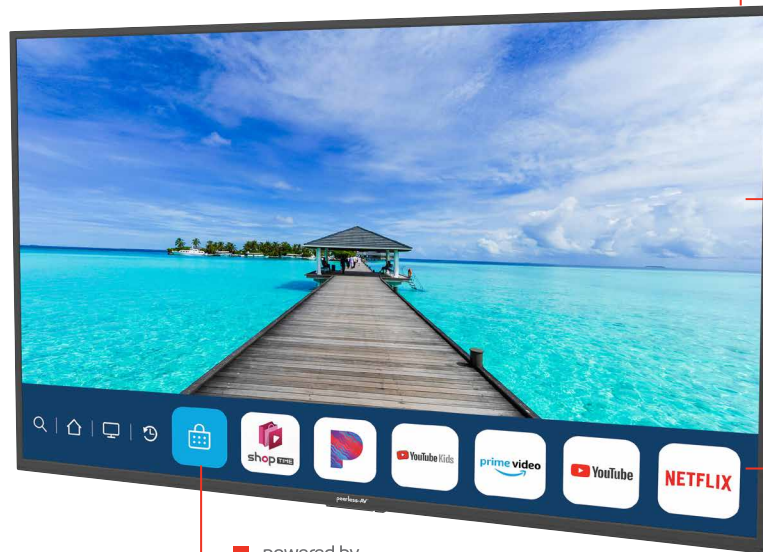

ThinQ AI HOME DASHBOARD
Allows for convenient control of compatible connected IoT devices

HDR PANEL TECHNOLOGY
Portrays a more realistic image with higher contrast and truer color representation

RIBBON PREVIEW
Conveniently re-enter programming without having to restart the app

powered by **webOS TV**
Easy access to your favorite apps

powered by **webOS TV**

Magic Remote™ | 4K ULTRA HD | HDR