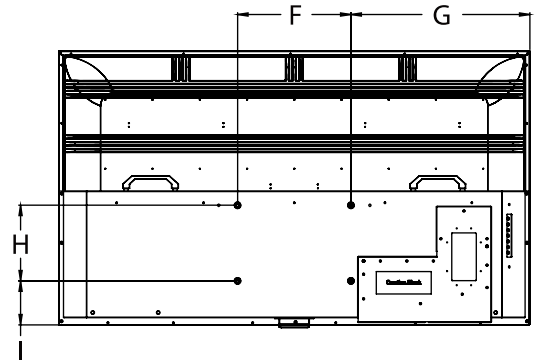

**Environmental**

STORAGE AND OPERATING TEMPERATURE	-22°F - 122°F (-30°C - 50°C)
IP RATING	IP54
SAFETY/EMC	FCC Class B, cULus, NOM

**Mechanical**

SIZE (W x H x D)	NT553: 49.09" x 28.54" x 3.11" (1247 x 725 x 79mm) NT653: 57.59" x 33.31" x 3.11" (1463 x 846 x 79mm) NT753: 66.29" x 38.18" x 4.01" (1684 x 970 x 102mm)
WEIGHT	NT553: 37.5lb (17.01kg) NT653: 50.7lb (22.99kg) NT753: 81.6lb (37.01kg)
VESA MOUNT	NT553: 300 x 200mm NT653: 300 x 200mm NT753: 400 x 200mm
COLOR	Black

**Package Specifications**

	PACKAGE SIZE (W x H x D)	PACKAGE SHIP WEIGHT	PACKAGE UPC CODE	PACKAGE CONTENTS	UNITS IN PACKAGE
NT553:	53.97" x 33.30" x 8.97" (1371 x 846 x 228mm)	59.5lb (26.99kg)	735029344445	Display, Outdoor Rated Smart TV Remote, Magic Remote™, Manual, Outdoor Tilting TV Wall Mount, IR Emitter, Adhesive Cable Tie Holder (x3), Technical Support Insert, Warranty Insert	1
NT653:	62.51" x 38.46" x 8.97" (1588 x 977 x 228mm)	78lb (35.38kg)	735029344452		
NT753:	71.96" x 44.01" x 11.22" (1828 x 1118 x 285mm)	116.5lb (52.84kg)	735029344469		

**FRONT VIEW**

**SIDE VIEW**

**BACK VIEW**

All dimensions = inch (mm)

Display Size	Dimension "A"	Dimension "B"	Dimension "C"	Dimension "D"	Dimension "E"	Dimension "F"	Dimension "G"	Dimension "H"	Dimension "I"	Dimension "J"	Dimension "K"
<b>NT553:</b>	54.64" (1388mm)	28.54" (725mm)	49.09" (1247mm)	1.61" (41mm)	3.11" (79mm)	11.81" (300mm)	18.65" (474mm)	7.87" (200mm)	4.61" (117mm)	26.85" (682mm)	47.69" (1211mm)
<b>NT653:</b>	64.53" (1639mm)	33.31" (846mm)	57.59" (1463mm)	1.61" (41mm)	3.11" (79mm)	11.81" (300mm)	22.89" (582mm)	7.87" (200mm)	5.42" (138mm)	31.62" (803mm)	56.24" (1428mm)
<b>NT753:</b>	74.52" (1893mm)	38.18" (970mm)	66.29" (1684mm)	2.00" (51mm)	4.01" (102mm)	15.75" (400mm)	25.27" (642mm)	7.87" (200mm)	7.45" (189mm)	36.74" (933mm)	65.16" (1655mm)