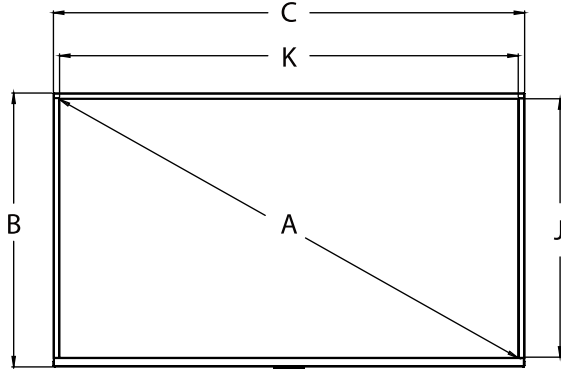

**Environmental**

STORAGE AND OPERATING TEMPERATURE	-22°F - 122°F (-30°C - 50°C)
IP RATING	IP54
SAFETY/EMC	FCC Class B, cULus, NOM

**Mechanical**

SIZE (W x H x D)	NT553: 49.09" x 28.54" x 3.11" (1247 x 725 x 79mm) NT653: 57.59" x 33.31" x 3.11" (1463 x 846 x 79mm) NT753: 66.29" x 38.18" x 4.01" (1684 x 970 x 102mm)
WEIGHT	NT553: 37.5lb (17.01kg) NT653: 50.7lb (22.99kg) NT753: 81.6lb (37.01kg)
VESA MOUNT	NT553: 300 x 200mm NT653: 300 x 200mm NT753: 400 x 200mm
COLOR	Black

**Package Specifications**

	PACKAGE SIZE (W x H x D)	PACKAGE SHIP WEIGHT	PACKAGE UPC CODE	PACKAGE CONTENTS	UNITS IN PACKAGE
NT553:	53.97" x 33.30" x 8.97" (1371 x 846 x 228mm)	59.5lb (26.99kg)	735029344445	Display, Outdoor Rated Smart TV Remote, Magic Remote™, Manual, Outdoor Tilting TV Wall Mount, IR Emitter, Adhesive Cable Tie Holder (x3), Technical Support Insert, Warranty Insert	1
NT653:	62.51" x 38.46" x 8.97" (1588 x 977 x 228mm)	78lb (35.38kg)	735029344452		
NT753:	71.96" x 44.01" x 11.22" (1828 x 1118 x 285mm)	116.5lb (52.84kg)	735029344469		

**FRONT VIEW**

**SIDE VIEW**

**BACK VIEW**

All dimensions = inch (mm)

Display Size	Dimension "A"	Dimension "B"	Dimension "C"	Dimension "D"	Dimension "E"	Dimension "F"	Dimension "G"	Dimension "H"	Dimension "I"	Dimension "J"	Dimension "K"
<b>NT553:</b>	54.64" (1388mm)	28.54" (725mm)	49.09" (1247mm)	1.61" (41mm)	3.11" (79mm)	11.81" (300mm)	18.65" (474mm)	7.87" (200mm)	4.61" (117mm)	26.85" (682mm)	47.69" (1211mm)
<b>NT653:</b>	64.53" (1639mm)	33.31" (846mm)	57.59" (1463mm)	1.61" (41mm)	3.11" (79mm)	11.81" (300mm)	22.89" (582mm)	7.87" (200mm)	5.42" (138mm)	31.62" (803mm)	56.24" (1428mm)
<b>NT753:</b>	74.52" (1893mm)	38.18" (970mm)	66.29" (1684mm)	2.00" (51mm)	4.01" (102mm)	15.75" (400mm)	25.27" (642mm)	7.87" (200mm)	7.45" (189mm)	36.74" (933mm)	65.16" (1655mm)