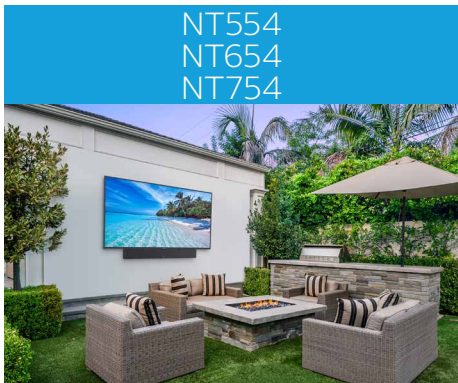

55", 65" & 75" Neptune™ Full Sun Outdoor Smart TVs

The Neptune™ Full Sun Outdoor Smart TV is an all-season solution for outdoor entertainment and living. This outdoor TV is all weather rated, maintenance-free and has an operating temperature range of -22°F to 122°F (-30°C to 50°C). With 4K resolution and an IPS panel, Neptune meets the full UHD specifications, providing exceptional color and video quality from any viewing angle. The Neptune Full Sun Outdoor Smart TV brings everyone's favorite content and apps outdoors, creating a feature-rich outdoor oasis. Whether you want an outdoor TV to enjoy poolside or on your backyard patio, quality outdoor entertainment is now a reality with Neptune.