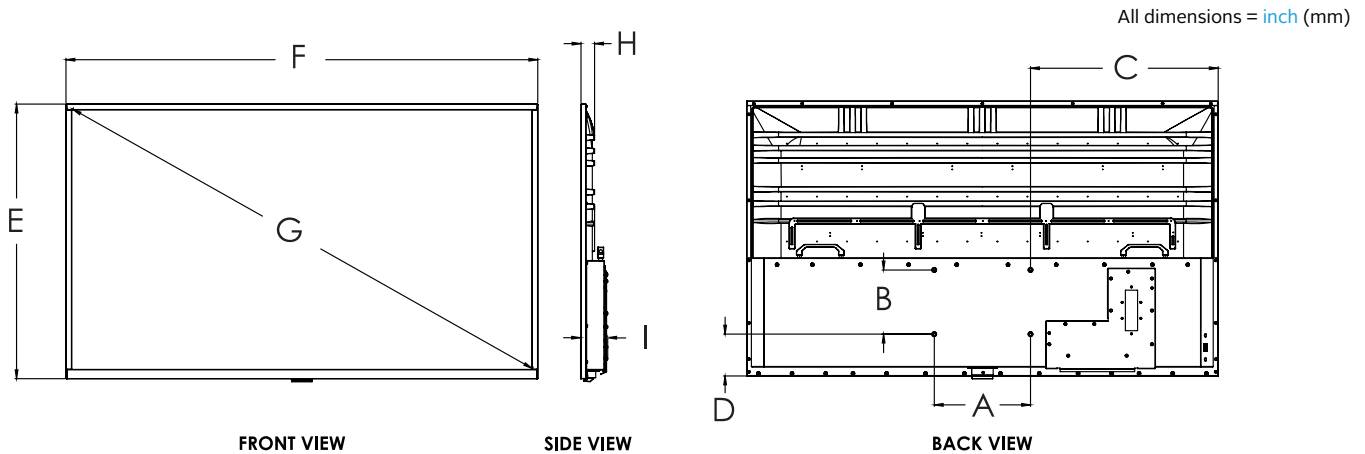

Mechanical

SIZE (W x H x D)	NT554: 49.09" x 28.54" x 3.11" (1247 x 725 x 79mm) NT654: 57.59" x 33.31" x 3.11" (1463 x 846 x 79mm) NT754: 66.29" x 38.18" x 4.01" (1684 x 970 x 102mm)
WEIGHT	NT554: 37.5lb (17.01kg) NT654: 50.7lb (22.99kg) NT754: 81.6lb (37.01kg)
VESA MOUNT	NT554: 300 x 200mm NT654: 300 x 200mm NT754: 400 x 200mm
COLOR	Black

Package Specifications

	PACKAGE SIZE (W x H x D)	PACKAGE SHIP WEIGHT	PACKAGE UPC CODE	PACKAGE CONTENTS	UNITS IN PACKAGE
NT554:	53.97" x 33.30" x 8.97" (1371 x 846 x 228mm)	59.5lb (26.99kg)	735029354505	Display, Outdoor Rated Smart TV Remote, Magic Remote™, Outdoor Tilting TV Wall Mount and QR Code Insert	1
NT654:	62.51" x 38.46" x 8.97" (1588 x 977 x 228mm)	78lb (35.38kg)	735029354598		
NT754:	71.96" x 44.01" x 11.22" (1828 x 1118 x 285mm)	116.5lb (52.84kg)	735029360469		

OCMUA: Neptune™ Outdoor TV Ceiling Mount for 43" to 75" TVs
 OWMTL: Neptune™ Outdoor Universal Tilt Wall Mount for 32" to 75" TVs
 OWMAM: Neptune™ Outdoor Articulating Wall Mount for 42" to 75" TVs

Display Size	DIMENSION "A"	DIMENSION "B"	DIMENSION "C"	DIMENSION "D"	DIMENSION "E"	DIMENSION "F"	DIMENSION "G"	DIMENSION "H"	DIMENSION "I"
NT554:	11.81" (300mm)	7.87" (200mm)	18.65" (474mm)	4.61" (117mm)	28.54" (725mm)	49.09" (1247mm)	54.64" (1388mm)	1.61" (41mm)	3.11" (79mm)
NT654:	11.81" (300mm)	7.87" (200mm)	22.89" (582mm)	5.42" (138mm)	33.31" (846mm)	57.59" (1463mm)	64.53" (1639mm)	1.61" (41mm)	3.11" (79mm)
NT754:	15.75" (400mm)	7.87" (200mm)	25.27" (642mm)	7.45" (189mm)	38.18" (970mm)	66.29" (1684mm)	74.52" (1893mm)	2.0" (51mm)	4.01" (102mm)