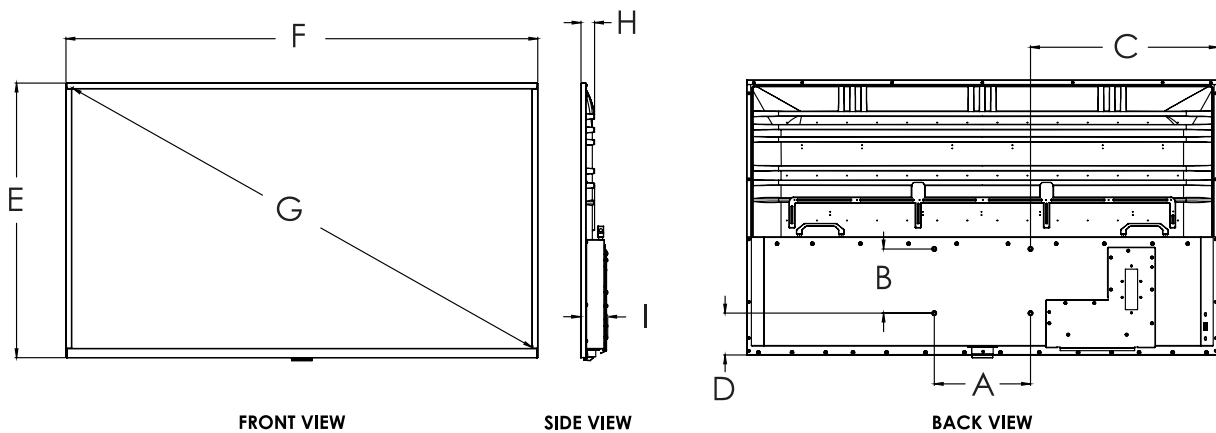

Environmental

STORAGE AND OPERATING TEMPERATURE	-22°F to 122°F (-30°C to 50°C)
IP RATING	IP55
SAFETY/EMC	FCC Class B, cULus, IC

Package Specifications

	PACKAGE SIZE (W x H x D)	PACKAGE SHIP WEIGHT	PACKAGE UPC CODE	PACKAGE CONTENTS	UNITS IN PACKAGE
NT75PS1K:	71.96" x 44.01" x 11.22" (1828 x 1118 x 285mm)	116.5lb (52.84kg)	735029360247	Display, Smart TV Remote and QR Code Insert	1

All dimensions = **inch** (mm)

Display Size	DIMENSION "A"	DIMENSION "B"	DIMENSION "C"	DIMENSION "D"	DIMENSION "E"	DIMENSION "F"	DIMENSION "G"	DIMENSION "H"	DIMENSION "I"
NT75PS1K:	15.75" (400mm)	7.87" (200mm)	25.27" (642mm)	7.45" (189mm)	38.18" (970mm)	66.29" (1684mm)	74.52" (1893mm)	2.0" (51mm)	4.01" (102mm)