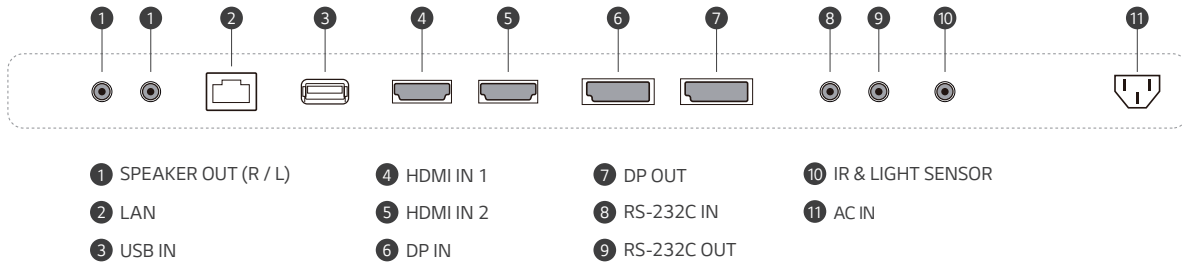

SPECIFICATION

	MODEL NAME	55XS4J-B	49XS4J-B
ENVIRONMENT & POWER	Operation Temperature (w/o Direct Sunlight)	32°F to 104°F / 0°C to 40°C	32°F to 104°F / 0°C to 40°C
	Operation Temperature (Direct Sunlight)	32°F to 86°F / 0°C to 30°C	32°F to 86°F / 0°C to 30°C
	Operation Humidity	10 % to 80 %	10 % to 80 %
	Power Supply	100-240 Vac, 50/60Hz	100-240 Vac, 50/60Hz
	Power Type	Built-In Power	Built-In Power
	Output Power (Typ)	375 W, 1280 BTU/Hr	345 W, 1177 BTU/Hr
	Output Power (Max)	400 W, 1365 BTU/Hr	370 W, 1262 BTU/Hr
	Smart Energy Saving	145 W	135 W
	DPM	Less than 0.5 W	Less than 0.5 W
	Power off	Less than 0.5 W	Less than 0.5 W
LG SOFTWARE COMPATIBILITY	SuperSign CMS	Yes	Yes
	SuperSign Control / Control+ Signage 365 Care	Yes / Yes	Yes / Yes
	Warranty	3 Year Limited	3 Year Limited
WARRANTY & OTHER	FCC (Regulatory)	Class "A"	Class "A"
	CE (Regulatory)	Yes	Yes
	ErP (Environmental)	Yes	Yes
	Basic Accessories	Remote Control (x2 batteries), Power Cord, HDMI Cable, Manual, IR Receiver (w/ Ambient Light Sensor), RS-232C Adapter	Remote Control (x2 batteries), Power Cord, HDMI Cable, Manual, IR Receiver (w/ Ambient Light Sensor), RS-232C Adapter
	Optional Accessories	WM-L640V (Landscape wall mount), WM-P640V (Portrait wall mount) ** Stand is not available	WM-L640V (Landscape wall mount), WM-P640V (Portrait wall mount) ** Stand is not available

CONNECTIVITY

* Jack Panels may differ from the above image, so please contact LG sales team to verify before ordering.