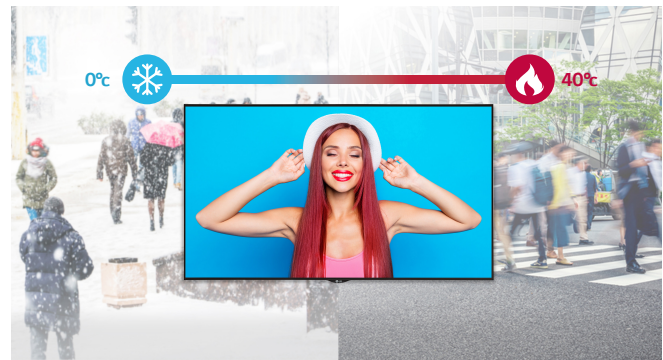

HIGH VISIBILITY EVEN WITH DIRECT SUNLIGHT

The XS4J series clearly delivers content and attracts attention with its 4,000 nits of brightness. This display uses a Quarter Wave Plate panel which enables clear visibility even when the viewer is wearing polarized sunglasses.

SLIM BEZEL DESIGN

The XS4J brings people in with elegant design, featuring a slim bezel. These displays enhance the visual impact of the played content and the store's overall atmosphere.

WIDE OPERATING TEMPERATURE RANGE