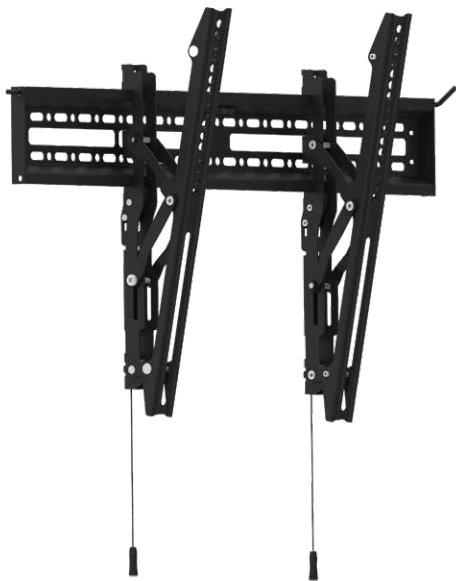

Furrion Universal Outdoor Fixed Tilt Mount

**Take your viewing
experience to the
next level.**

Specially designed for outdoor use, it features adjustable positioning for optimal viewing and a locking system to safely secure the screen to the wall. The frame is built for use with Furrion Aurora™ 4K LED Outdoor TV of all sizes.

Key Benefits

Made for Outdoor: Designed for patios, decks, and balconies Furrion Universal Outdoor Fixed Tilt Mount provides a weather-proof solution to mounting a TV outdoors. The high-quality powder-coated finish protects against wear and tear, scratches and rust for a durable and robust solution to outdoor viewing.

Heavy Duty: It offers perfect stability for TVs up to 110 lbs (50 kg) to hold a wide range of model sizes.

Adjustable Tilt: Get the perfect view of your favorite TV show with a tilt angle of 0° / -12°.

Main Features

WEIGHT CAPACITY

STRENGTH TESTED

WEATHERPROOF

Certification

Specifications

Max loading(lbs/kg)	110lbs / 50kg
Tilt angle	0° / -12°
Swivel angle	0°
Level adjustment	0°
Distance from wall	0.019" (36mm)
Built-in horizontal meter (leveler)	√
VESA Support	400 x 400mm