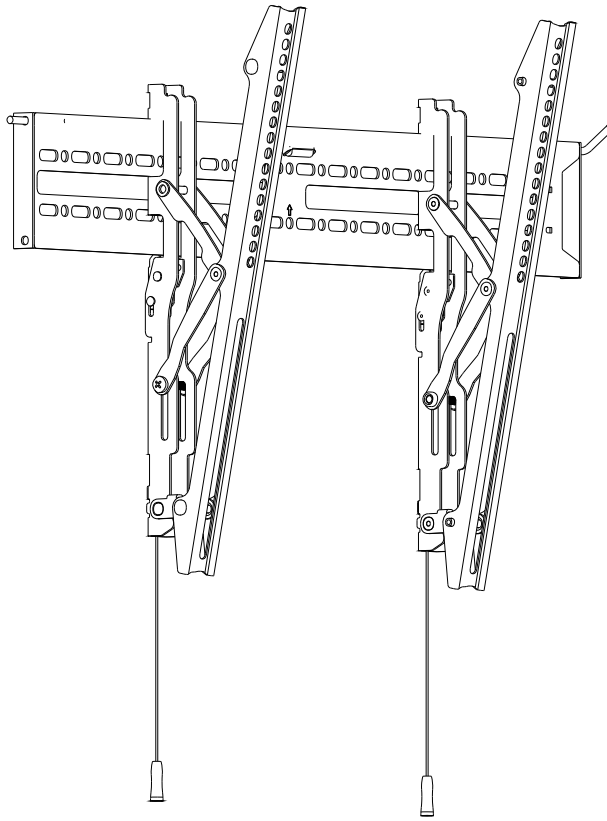

Furrion Universal Outdoor Fixed Tilt Mount

**Take your viewing
experience to the
next level.**

Specially designed for outdoor use, it features adjustable positioning for optimal viewing and a locking system to safely secure the screen to the wall. The frame is built for use with Furrion Aurora™ 4K LED Outdoor TV of all sizes.

Key Benefits

Made for Outdoor: Designed for patios, decks, and balconies Furrion Universal Outdoor Fixed Tilt Mount provides a weather-proof solution to mounting a TV outdoors. The high-quality powder-coated finish protects against wear and tear, scratches and rust for a durable and robust solution to outdoor viewing.

Heavy Duty: It offers perfect stability for TVs up to 110 lbs (50 kg) to hold a wide range of model sizes.

Adjustable Tilt: Get the perfect view of your favorite TV show with a tilt angle of 0° / -12°.

Main Features

WEIGHT CAPACITY

STRENGTH TESTED

WEATHERPROOF

Certification

Specifications

Max loading(lbs/kg)	110lbs / 50kg
Tilt angle	0° / -12°
Swivel angle	0°
Level adjustment	0°
Distance from wall	0.019" (36mm)
Built-in horizontal meter (leveler)	√
VESA Support	400 x 400mm