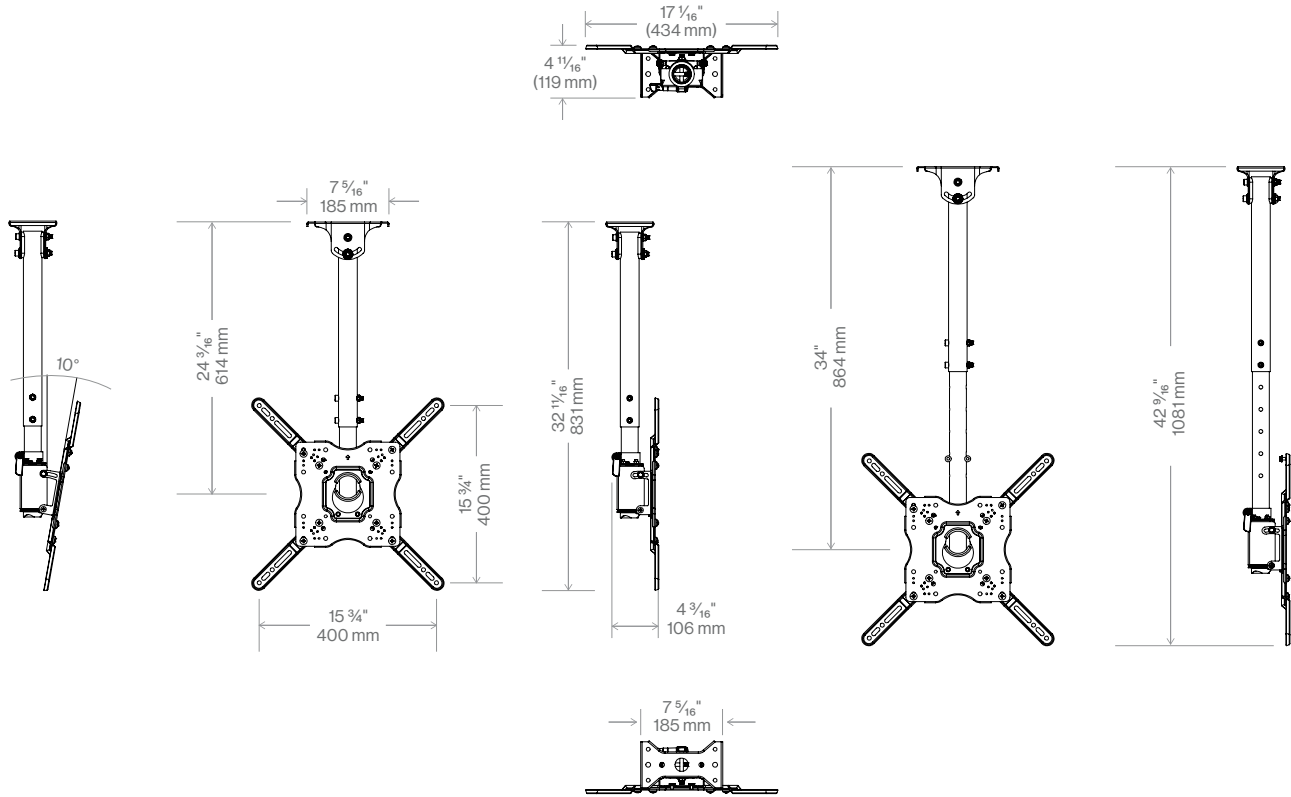

F2AA003ABBK

Furrion Universal Outdoor Ceiling Full Motion Mount

Made for the Outdoors

Specially designed for outdoor use and to be mounted on the ceiling, the full-motion capabilities allow you to move the TV for the perfect viewing angle from multiple seating locations. The frame is built for use with Furrion Aurora® Outdoor TVs.

360-degree motion for a full viewing experience

Ceiling mount is compatible with Furrion® outdoor TVs, 43" - 65"

Mount your partial sun and full shade series outdoor TVs in the perfect position to avoid direct sunlight

Features

- This universal mount is compatible with Furrion® outdoor TVs Gen 1, Gen 2 and the Smart TV
- The powder-coated finish resists wear and tear, rust and scratches
- Ceiling mount has a weight capacity of 121 lbs. to hold a range of televisions
- Tilting arms can be adjusted 0° up and 15° down for optimal viewing angles in multiple directions
- Outdoor mount is waterproof and weatherproof for patio and deck use
- Swivel, extend or retract for the perfect viewing angle from all seating locations

Furion Universal Outdoor Ceiling Full Motion Mount (F2AA003ABBK)

Specifications

Max loading (lbs/kg)	121 lbs / 55kg
Tilt angle	0°up / 15°down
Swivel angle	360°
Level adjustment	+/- 5°
Height adjustment	24 3/16 - 34" (614 - 864mm)
Cable management	√
VESA Support	100 x 100, 200 x 100, 200 x 200, 300 x 200, 300 x 300, 400 x 200, 400 x 300, 400 x 400