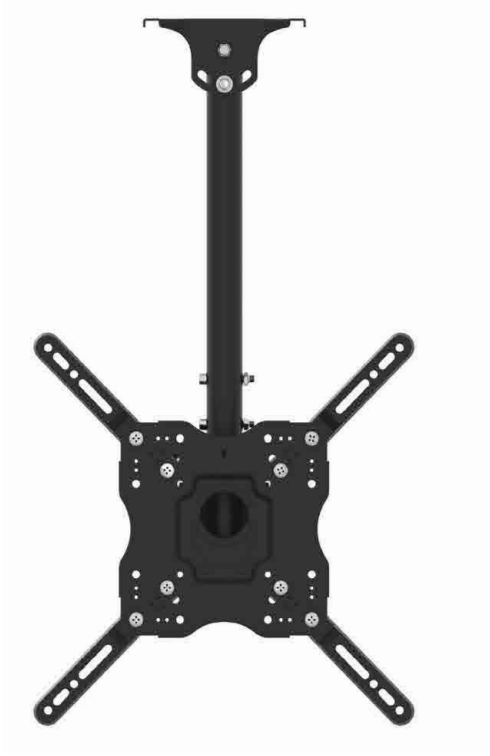

F2AA003ABBK

Furrion Universal Outdoor Ceiling Full Motion Mount

Made for the Outdoors

Specially designed for outdoor use and to be mounted on the ceiling, the full-motion capabilities allow you to move the TV for the perfect viewing angle from multiple seating locations. The frame is built for use with Furrion Aurora® Outdoor TVs.

360-degree motion for a full viewing experience

Ceiling mount is compatible with Furrion® outdoor TVs, 43" - 65"

Mount your partial sun and full shade series outdoor TVs in the perfect position to avoid direct sunlight

Features

- This universal mount is compatible with Furrion® outdoor TVs Gen 1, Gen 2 and the Smart TV
- The powder-coated finish resists wear and tear, rust and scratches
- Ceiling mount has a weight capacity of 121 lbs. to hold a range of televisions
- Tilting arms can be adjusted 0° up and 15° down for optimal viewing angles in multiple directions
- Outdoor mount is waterproof and weatherproof for patio and deck use
- Swivel, extend or retract for the perfect viewing angle from all seating locations

Furion Universal Outdoor Ceiling Full Motion Mount (F2AA003ABBK)

Specifications

Max loading (lbs/kg)	121 lbs / 55kg
Tilt angle	0°up / 15°down
Swivel angle	360°
Level adjustment	+/- 5°
Height adjustment	24 3/16 - 34" (614 - 864mm)
Cable management	√
VESA Support	100 x 100, 200 x 100, 200 x 200, 300 x 200, 300 x 300, 400 x 200, 400 x 300, 400 x 400