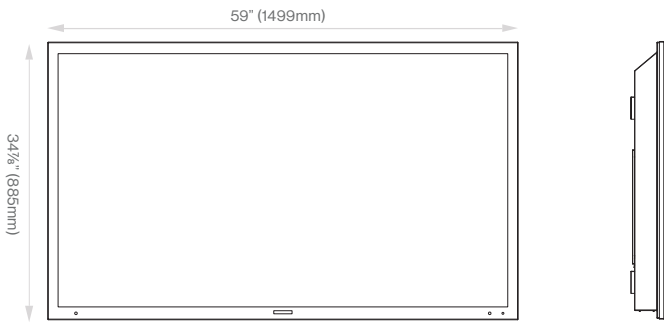

Power

| | |
|-------------|-------------|
| Input Power | 100-240V AC |
| Power Plug | US |

Panel Specifications

| | |
|----------------|-----------------------|
| Screen Size | 65" |
| Resolution | 3840 x 2160 |
| Refresh Rate | 60Hz |
| Contrast Ratio | 4000:1 |
| View Angle | 178 degree/178 degree |
| Response Time | 6.5ms |
| Brightness | 750nits |