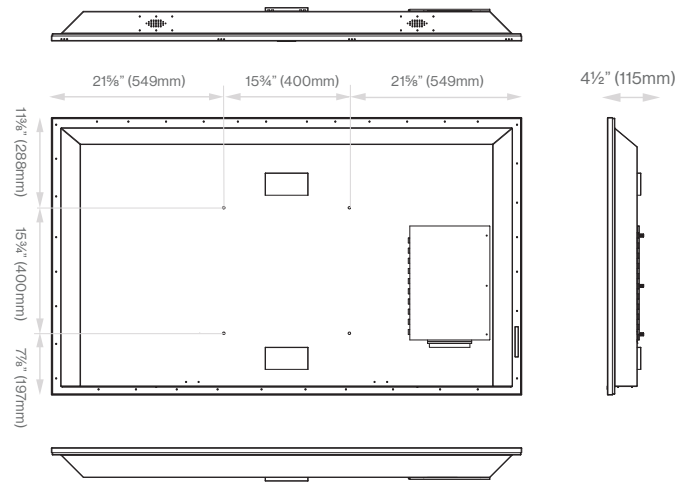

Power

| | |
|-------------|-------------|
| Input Power | 100-240V AC |
| Power Plug | US |

Panel Specifications

| | |
|----------------|-----------------------|
| Screen Size | 65" |
| Resolution | 3840 x 2160 |
| Refresh Rate | 60Hz |
| Contrast Ratio | 4000:1 |
| View Angle | 178 degree/178 degree |
| Response Time | 6.5ms |
| Brightness | 750nits |

Cabinet

| | |
|-----------------|-------------|
| Vesa Compatible | 400 x 400mm |
|-----------------|-------------|

Dimensions and Weight

| | |
|---|---|
| Product Size (WxHxD) | 59 x 34 7/8 x 4 1/2" (1499 x 885 x 115mm) |
| Individual Packaging Dimensions (WxHxD) | 66 x 42 1/8 x 8 1/2" (1677 x 1070 x 214mm) |
| Net Weight (lbs/kg) | 77.16lbs / 35kg |
| Gross Weight (lbs/kg) | 99.8lbs / 45.25kg |