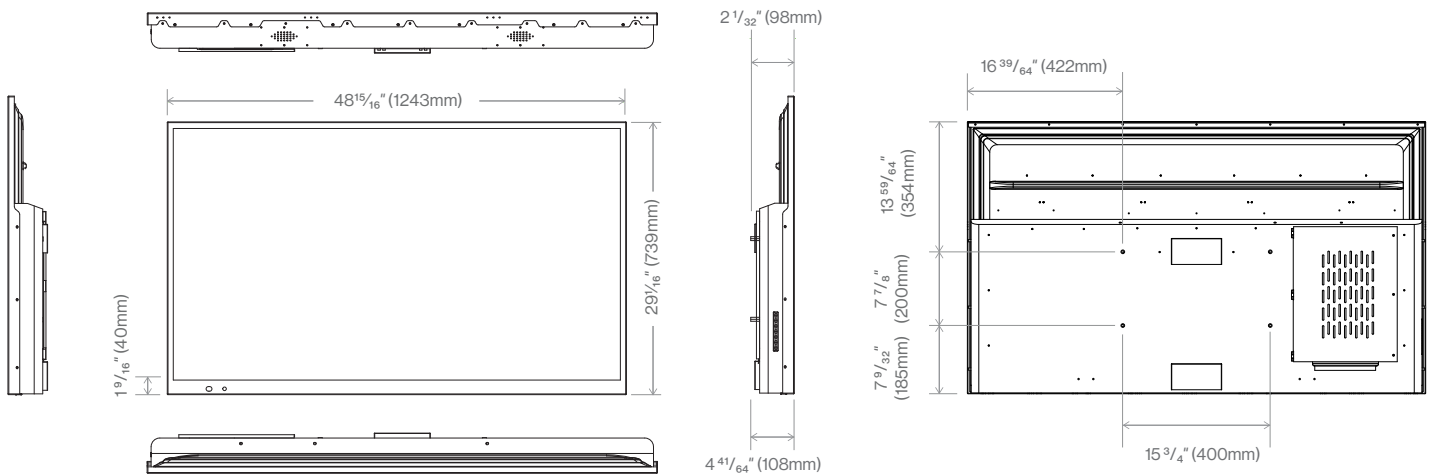

55" Partial Sun Furrion Aurora Outdoor TV (FDUP55CSA / FDUP55CSA-CA)

Panel Specifications

Screen Size	55"
Resolution	3840 x 2160
Refresh Rate	60Hz
Contrast Ratio	4000:1
View Angle	178° / 178°
Response Time	6.5ms
Brightness	750 nits

Smart TV (Powered By WebOS TV)

Apps	Netflix, Amazon Prime Video, YouTube, Hulu, Disney+, HBO Max, Peacock and more

Audio

Audio Output (Watts - THD 10%)	8W x 2
Dolby Digital Decoder	✓
Surround System	✓
Bass/Treble/Balance	✓
Auto Volume Leveler	✓
Sound Mode	4 Modes

Features

Waterproof	IP54-rated
Tempered Glass	✓
Bluetooth	5.0
Smartlink (HDMI CEC)	✓
RS232C Control	✓
Favorite Channel Programming	✓
Auto Tuning/Programming	✓
Closed Caption	✓
Child Lock / V-Chip	✓
Sleep Timer	✓
On/Off Timer	✓
Channel Add/Delete	✓

AV Inputs & Outputs

# of HDMI	3, Version 2.0, includes 1 ARC
# of 3.5mm Earphone Output	1
# of Antenna (RF) Inputs	1
# of Composite AV Inputs	1
# of USB Inputs	2, supports USB to RS232C PL2303 adaptor
# of Optical Output	1

Connectivity

Wi-Fi	802.11a/b/g/n/ac
Ethernet	✓ (RJ45)

Broadcasting System

Standard	NTSC, ATSC

Power

Input Voltage	100-240V AC (50-60Hz)

Cabinet

VESA Compatible	400 x 200mm

Dimensions and Weight

Product Size (W x H x D)	48¹⁵/₁₆ x 29⁹/₁₆ x 4⁴/₆₄" (1243 x 739 x 108 mm)
Packaging Dimensions (L x W x H)	8⁷/₁₆ x 57¹/₄ x 35⁷/₈" (214 x 1453 x 910 mm)
Net Weight (lbs/kg)	67 / 30.4
Gross Weight (lbs/kg)	88.4 / 40.1