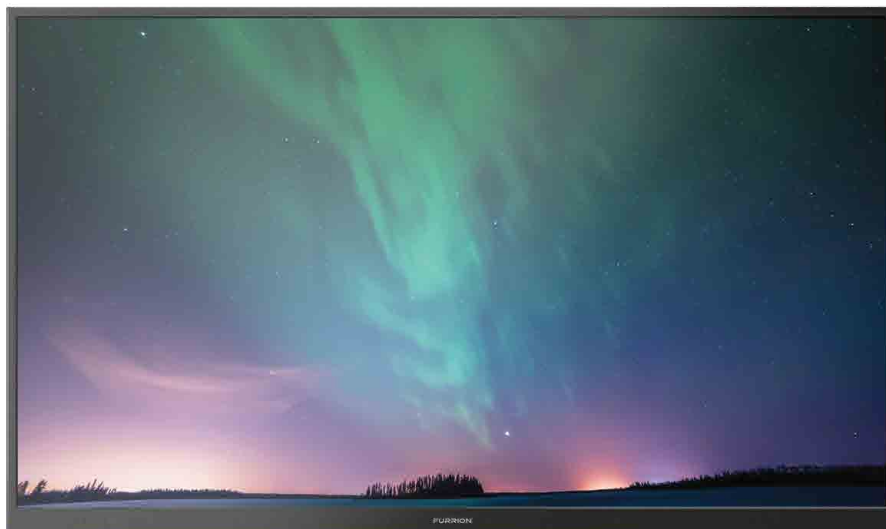

55" Furrion Aurora Weatherproof Outdoor Smart TV, 4K UHD LED, Partial Sun

Smarter outdoor entertainment.

Designed for the ultimate backyard entertainment experience, the Furrion Aurora® 4K outdoor smart TV features a bright, stunning picture and a weatherproof housing for long-lasting outdoor enjoyment.

Anti-glare, 750-nit LED screen for a clearer, brighter picture

IP54-rated, weatherproof housing to protect against the elements

XtremeShield™ IK08-rated tempered glass screen for protection against impacts and scratches

Features

- 4K ultra-high-definition for a better viewing experience
- HDR10 for vivid colors and a deep, rich contrast
- WiFi-enabled for streaming your favorite apps, movies and shows
- RangeXtend™ external antennas for stronger WiFi signal
- Connect to Furrion soundbars via Bluetooth
- Compatible with Furrion outdoor soundbars, mounts and covers

55" Partial Sun Furrion Aurora Outdoor TV (FDUP55CSA / FDUP55CSA-CA)

Panel Specifications

Screen Size	55"
Resolution	3840 x 2160
Refresh Rate	60Hz
Contrast Ratio	4000:1
View Angle	178° / 178°
Response Time	6.5ms
Brightness	750 nits