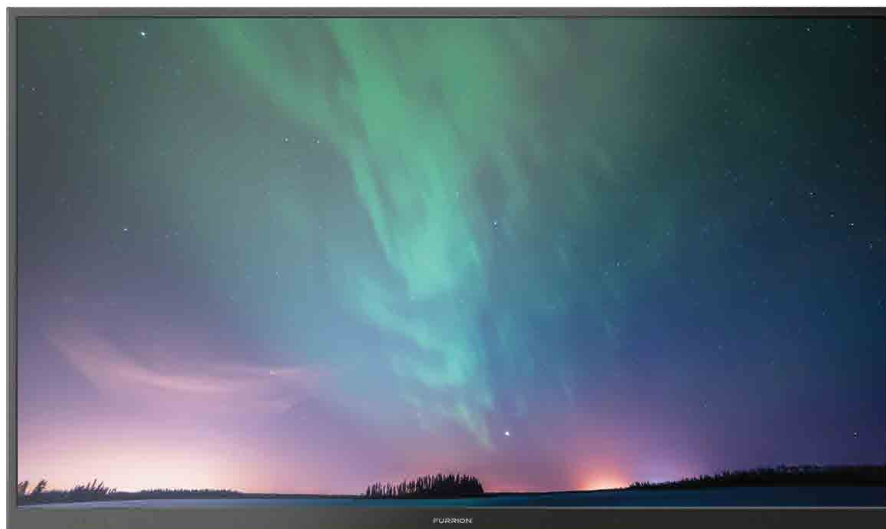

50" Furrion Aurora Weatherproof Outdoor Smart TV, 4K UHD LED, Partial Sun

Smarter outdoor entertainment.

Designed for the ultimate backyard entertainment experience, the Furrion Aurora® 4K outdoor smart TV features a bright, stunning picture and a weatherproof housing for long-lasting outdoor enjoyment.

Anti-glare, 750-nit LED screen for a clearer, brighter picture

IP54-rated, weatherproof housing to protect against the elements

XtremeShield™ IK08-rated tempered glass screen for protection against impacts and scratches

Features

- 4K ultra-high-definition for a better viewing experience
- HDR10 for vivid colors and a deep, rich contrast
- WiFi-enabled for streaming your favorite apps, movies and shows
- RangeXtend™ external antennas for stronger WiFi signal
- Connect to Furrion soundbars via Bluetooth
- Compatible with Furrion outdoor soundbars, mounts and covers

50" Partial Sun Furrion Aurora Outdoor TV (FDUP50CSA / FDUP50CSA-CA)

Panel Specifications

Screen Size	50"
Resolution	3840 x 2160
Refresh Rate	60Hz
Contrast Ratio	4000:1
View Angle	178° / 178°
Response Time	6.5ms
Brightness	750 nits