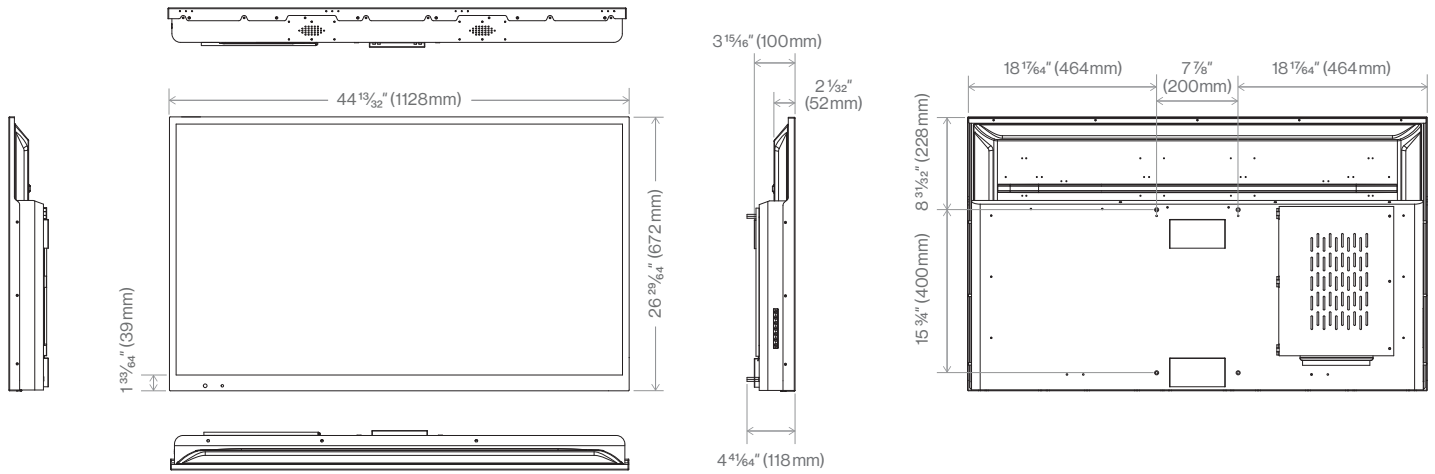

50" Partial Sun Furrion Aurora Outdoor TV (FDUP50CSA / FDUP50CSA-CA)

Panel Specifications

Screen Size	50"
Resolution	3840 x 2160
Refresh Rate	60Hz
Contrast Ratio	4000:1
View Angle	178° / 178°
Response Time	6.5ms
Brightness	750 nits

Smart TV (Powered By WebOS TV)

App	Netflix, Amazon Prime Video, YouTube, Hulu, Disney+, HBO Max, Peacock and more

Audio

Audio Output (Watts - THD 10%)	8W x 2
Dolby Digital Decoder	√
Surround System	√
Bass/Treble/Balance	√
Auto Volume Leveler	√
Sound Mode	4 Modes

Features

Waterproof	IP54-rated
Tempered Glass	√
Bluetooth	5.0
Smartlink (HDMI CEC)	√
RS232C Control	√
Favorite Channel Programming	√
Auto Tuning/Programming	√
Closed Caption	√
Child Lock / V-Chip	√
Sleep Timer	√
On/Off Timer	√
Channel Add/Delete	√

AV Inputs & Outputs

# of HDMI	3, Version 2.0, includes 1 ARC
# of 3.5mm Earphone Output	1
# of Antenna (RF) Inputs	1
# of Composite AV Inputs	1
# of USB Inputs	2, supports USB to RS232C PL2303 adaptor
# of Optical Output	1

Connectivity

Wi-Fi	802.11a/b/g/n/ac
Ethernet	√ (RJ45)

Broadcasting System

Standard	NTSC, ATSC

Power

Input Power	100-240V AC

Cabinet

VESA Compatible	200 x 400mm

Dimensions and Weight

Product Size (W x H x D)	44 13/32 x 26 29/64 x 4 1/64" (1128 x 672 x 118 mm)
Packaging Dimensions (L x W x H)	87 1/8 x 50 3/8 x 32 1/8" (215 x 1280 x 815 mm)
Net Weight (lbs/kg)	58.8 / 26.7
Gross Weight (lbs/kg)	70 / 31.8