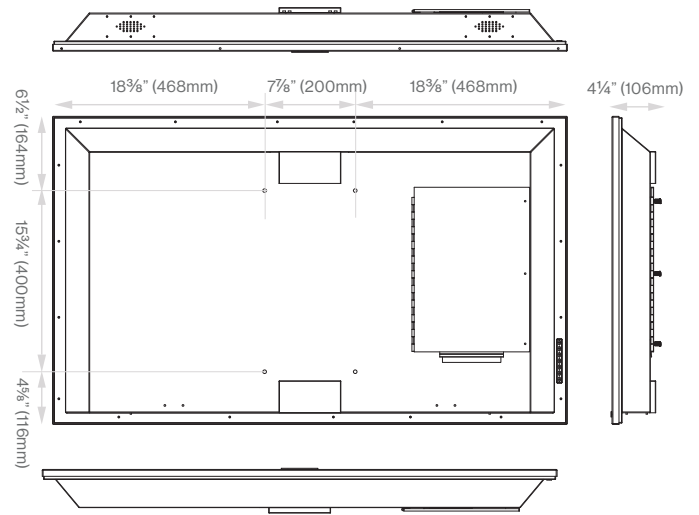

Power

Input Power	100-240V AC
Power Plug	US

Panel Specifications

Screen Size	49"
Resolution	3840 x 2160
Refresh Rate	60Hz
Contrast Ratio	4000:1
View Angle	178 degree/178 degree
Response Time	6.5ms
Brightness	750nits

Dimensions and Weight

Product Size (WxHxD)	44 3/4 x 26 7/8 x 4 1/4" (1136 x 680 x 106mm)
Individual Packaging Dimensions (WxHxD)	50 3/8 x 32 x 8 1/2" (1280 x 815 x 215mm)
Net Weight (lbs/kg)	50.7lbs / 23kg
Gross Weight (lbs/kg)	63.4lbs / 28.75kg