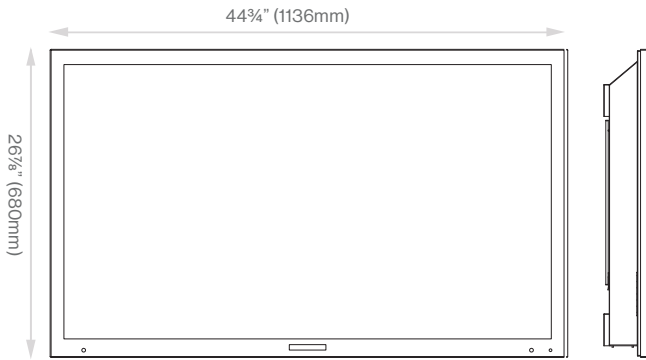

Power

Input Power	100-240V AC
Power Plug	US

Panel Specifications

Screen Size	49"
Resolution	3840 x 2160
Refresh Rate	60Hz
Contrast Ratio	4000:1
View Angle	178 degree/178 degree
Response Time	6.5ms
Brightness	750nits

Dimensions and Weight

Product Size (WxHxD)	44 3/4 x 26 7/8 x 4 1/4" (1136 x 680 x 106mm)
Individual Packaging Dimensions (WxHxD)	50 3/8 x 32 x 8 1/2" (1280 x 815 x 215mm)
Net Weight (lbs/kg)	50.7lbs / 23kg
Gross Weight (lbs/kg)	63.4lbs / 28.75kg