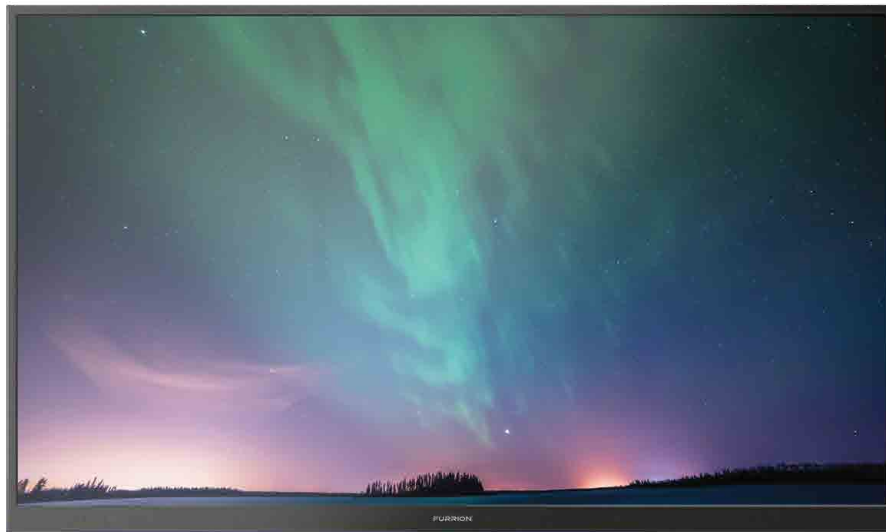

43" Furrion Aurora Weatherproof Outdoor Smart TV, 4K UHD LED, Partial Sun

Smarter outdoor entertainment.

Designed for the ultimate backyard entertainment experience, the Furrion Aurora® 4K outdoor smart TV features a bright, stunning picture and a weatherproof housing for long-lasting outdoor enjoyment.

Anti-glare, 750-nit LED screen for a clearer, brighter picture

IP54-rated, weatherproof housing to protect against the elements

XtremeShield™ IK08-rated tempered glass screen for protection against impacts and scratches

Features

- 4K ultra-high-definition for a better viewing experience
- HDR10 for vivid colors and a deep, rich contrast
- WiFi-enabled for streaming your favorite apps, movies and shows
- RangeXtend™ external antennas for stronger WiFi signal
- Connect to Furrion soundbars via Bluetooth
- Compatible with Furrion outdoor soundbars, mounts and covers

43" Partial Sun Furrion Aurora Outdoor TV (FDUP43CSA / FDUP43CSA-CA)

Panel Specifications

Screen Size	43"
Resolution	3840 x 2160
Refresh Rate	60Hz
Contrast Ratio	4000:1
View Angle	178° / 178°
Response Time	6.5ms
Brightness	750 nits