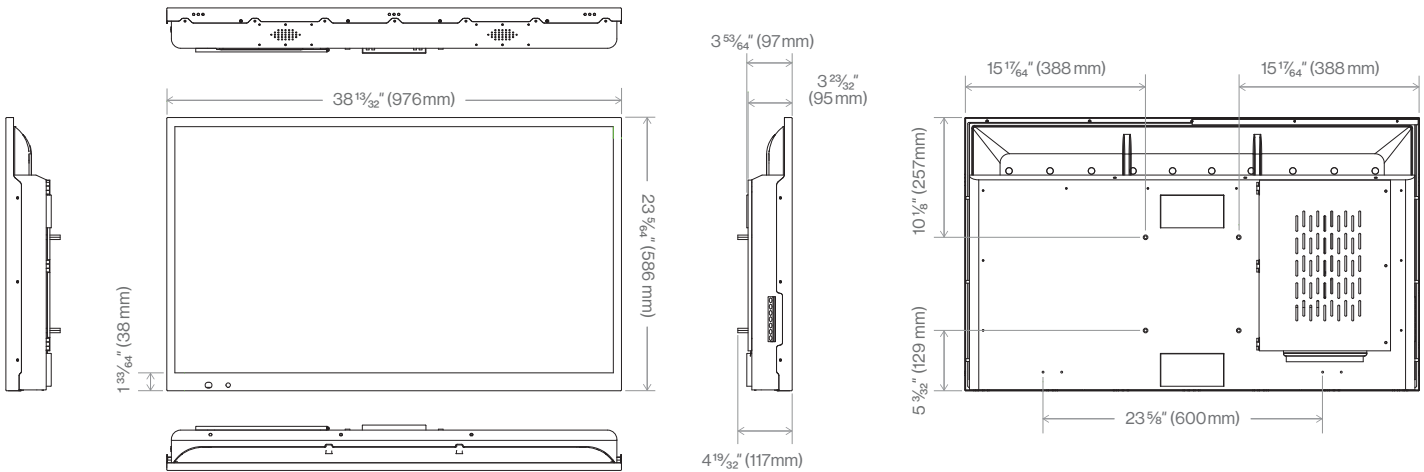

43" Partial Sun Furrion Aurora Outdoor TV (FDUP43CSA / FDUP43CSA-CA)

Panel Specifications

Screen Size	43"
Resolution	3840 x 2160
Refresh Rate	60Hz
Contrast Ratio	4000:1
View Angle	178° / 178°
Response Time	6.5ms
Brightness	750 nits

Smart TV (Powered By WebOS TV)

Apps	Netflix, Amazon Prime Video, YouTube, Hulu, Disney+, HBO Max, Peacock and more

Audio

Audio Output (Watts - THD 10%)	8W x 2
Dolby Digital Decoder	✓
Surround System	✓
Bass/Treble/Balance	✓
Auto Volume Leveler	✓
Sound Mode	4 Modes

Features

Waterproof	IP54-rated
Tempered Glass	✓
Bluetooth	5.0
Smartlink (HDMI CEC)	✓
RS232C Control	✓
Favorite Channel Programming	✓
Auto Tuning/Programming	✓
Closed Caption	✓
Child Lock / V-Chip	✓
Sleep Timer	✓
On/Off Timer	✓
Channel Add/Delete	✓

AV Inputs & Outputs

# of HDMI	3, Version 2.0, includes 1 ARC
# of 3.5mm Earphone Output	1
# of Antenna (RF) Inputs	1
# of Composite AV Inputs	1
# of USB Inputs	2, supports USB to RS232C PL2303 adaptor
# of Optical Output	1

Connectivity

Wi-Fi	802.11a/b/g/n/ac
Ethernet	✓ (RJ45)

Broadcasting System

Standard	NTSC, ATSC

Power

Input Power	100-240V AC

Cabinet

VESA Compatible	200 x 200mm

Dimensions and Weight

Product Size (W x H x D)	38 13/32 x 23 5/64 x 4 19/32" (976 x 586 x 117mm)
Packaging Dimensions (L x W x H)	7 1/16 x 44 5/8 x 28 3/4" (195 x 1135 x 730mm)
Net Weight (lbs/kg)	48.5 / 22.0
Gross Weight (lbs/kg)	57.3 / 26.0