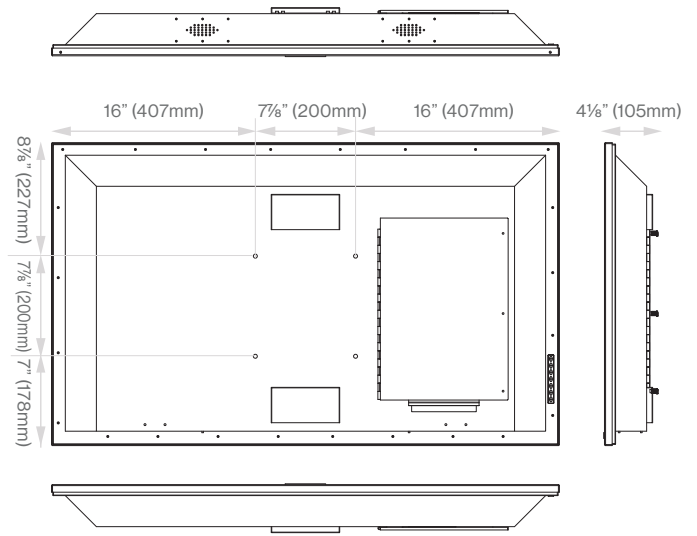

Power

Input Power	100-240V AC
Power Plug	US

Panel Specifications

Screen Size	43"
Resolution	3840 x 2160
Refresh Rate	60Hz
Contrast Ratio	4000:1
View Angle	178 degree/178 degree
Response Time	6.5ms
Brightness	750nits

Broadcasting System

Analog	NTSC
Digital	ATSC

Audio

Mono/Stereo/Dual (MTS/SAP)	NICAM/A2
Audio Output (Watts - THD 10%)	8W x 2
Speaker System	1 Way 2 Speakers Stereo
Dolby Digital Decoder	✓
Surround System	✓
Bass/Treble/Balance	✓
Auto Volume Leveler	✓
Sound Mode	4 Modes

Special Features

Child Lock/ V-Chip	✓
Closed Caption	✓
Smartlink (HDMI CEC)	✓
ARC Audio out	✓
1080P Source Input	✓
4K Source Input	✓
2-in-1 magnetic remote	✓

Convenience Features

Language	English/French/Spanish
Channel Add/Delete	✓
Auto Tuning/Programming	✓
Sleep Timer	✓
On/Off Timer	✓
Favorite Channel Programming	✓
Auto/Manual Clock	✓
Auto Off (Sleep)	✓
Auto Brightness Control	✓

AV Inputs & Outputs

# of HDMI Inputs	3
# of Audio LR Outputs	1
# of Antenna (RF) Inputs	1
# of Composite AV Inputs	1
# of Component (YPbPr) Inputs	1
# of USB Inputs	2
# of Coaxial Audio Outputs	1
HDMI Version	2.0

Cabinet

Vesa Compatible	200 x 200mm

Dimensions and Weight

Product Size (WxHxD)	39 7/8" x 23 7/8" x 4 1/8" (1013 x 605 x 105mm)
Individual Packaging Dimensions (WxHxD)	44 5/8" x 28 3/4" x 7 7/8" (1135 x 730 x 195mm)
Net Weight (lbs/kg)	37.92lbs / 17.20kg
Gross Weight (lbs/kg)	52.7lbs / 23.9kg