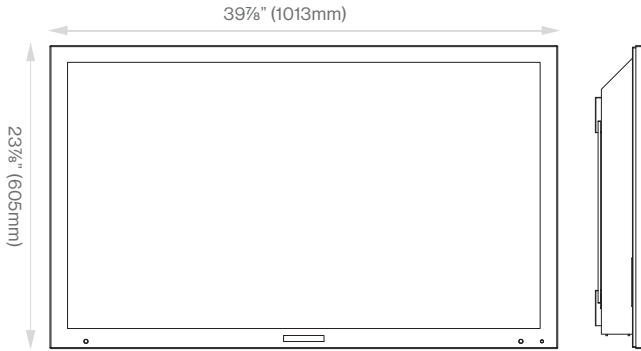

Power

Input Power	100-240V AC
Power Plug	US

Panel Specifications

Screen Size	43"
Resolution	3840 x 2160
Refresh Rate	60Hz
Contrast Ratio	4000:1
View Angle	178 degree/178 degree
Response Time	6.5ms
Brightness	750nits

Broadcasting System

Analog	NTSC
Digital	ATSC

Audio

Mono/Stereo/Dual (MTS/SAP)	NICAM/A2
Audio Output (Watts - THD 10%)	8W x 2
Speaker System	1 Way 2 Speakers Stereo
Dolby Digital Decoder	✓
Surround System	✓
Bass/Treble/Balance	✓
Auto Volume Leveler	✓
Sound Mode	4 Modes

Special Features

Child Lock/ V-Chip	✓
Closed Caption	✓
Smartlink (HDMI CEC)	✓
ARC Audio out	✓
1080P Source Input	✓
4K Source Input	✓
2-in-1 magnetic remote	✓

Convenience Features

Language	English/French/Spanish
Channel Add/Delete	✓
Auto Tuning/Programming	✓
Sleep Timer	✓
On/Off Timer	✓
Favorite Channel Programming	✓
Auto/Manual Clock	✓
Auto Off (Sleep)	✓
Auto Brightness Control	✓

AV Inputs & Outputs

# of HDMI Inputs	3
# of Audio LR Outputs	1
# of Antenna (RF) Inputs	1
# of Composite AV Inputs	1
# of Component (YPbPr) Inputs	1
# of USB Inputs	2
# of Coaxial Audio Outputs	1
HDMI Version	2.0

Cabinet

Vesa Compatible	200 x 200mm

Dimensions and Weight

Product Size (WxHxD)	39 7/8" x 23 7/8" x 4 1/8" (1013 x 605 x 105mm)
Individual Packaging Dimensions (WxHxD)	44 5/8" x 28 3/4" x 7 7/8" (1135 x 730 x 195mm)
Net Weight (lbs/kg)	37.92lbs / 17.20kg
Gross Weight (lbs/kg)	52.7lbs / 23.9kg