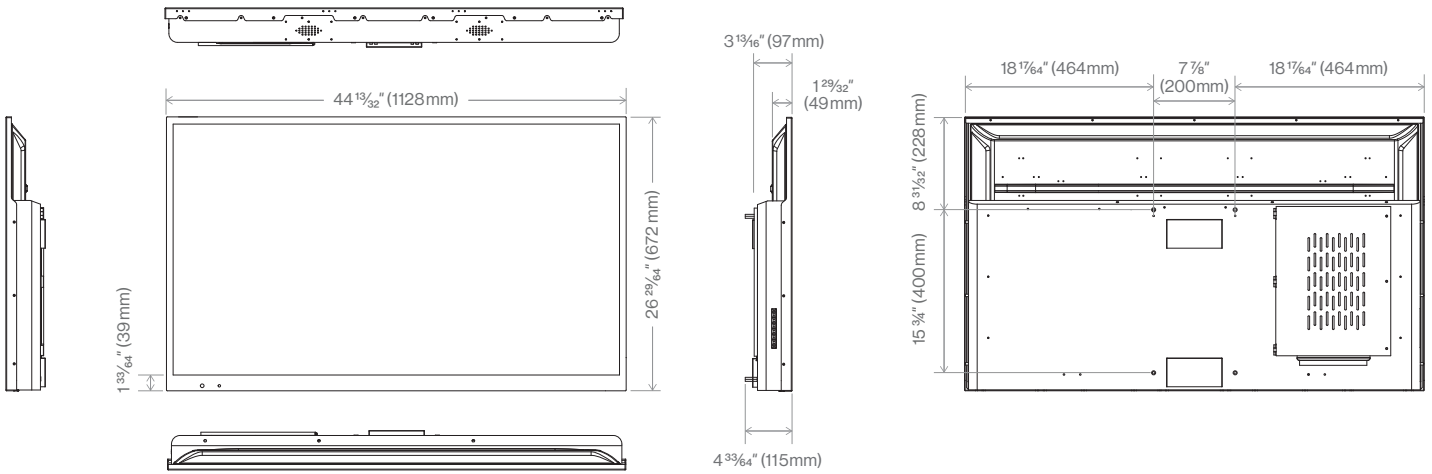

50" Full Shade Furrion Aurora Outdoor TV (FDUF50CSA / FDUF50CSA-CA)

Panel Specifications

Screen Size	50"
Resolution	3840 x 2160
Refresh Rate	60Hz
Contrast Ratio	4000:1
View Angle	178° / 178°
Response Time	6.5ms
Brightness	400 nits

Dimensions and Weight

Product Size (W x H x D)	44 13/32 x 26 29/64 x 4 33/64" (1128 x 672 x 115 mm)
Packaging Dimensions (L x W x H)	87 1/8 x 50 3/8 x 32 1/8" (215 x 1280 x 815 mm)
Net Weight (lbs/kg)	42.9 / 19.5
Gross Weight (lbs/kg)	54.1 / 24.6