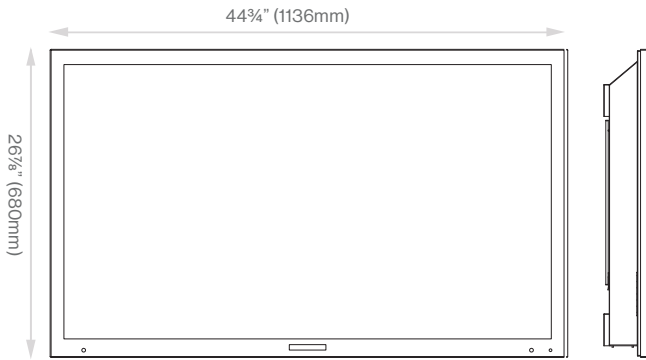

FURRION

Power

Input Power	100-240V AC
Power Plug	US

Panel Specifications

Screen Size	49"
Resolution	3840 x 2160
Refresh Rate	60Hz
Contrast Ratio	4000:1
View Angle	178 degree/178 degree
Response Time	6.5ms
Brightness	400nits

Dimensions and Weight

Product Size (WxHxD)	44 3/4 x 26 7/8 x 4 1/4" (1136 x 680 x 106mm)
Individual Packaging Dimensions (WxHxD)	50 3/8 x 32 x 8 1/2" (1280 x 815 x 215mm)
Net Weight (lbs/kg)	50.7lbs / 23kg
Gross Weight (lbs/kg)	63.4lbs / 28.75kg