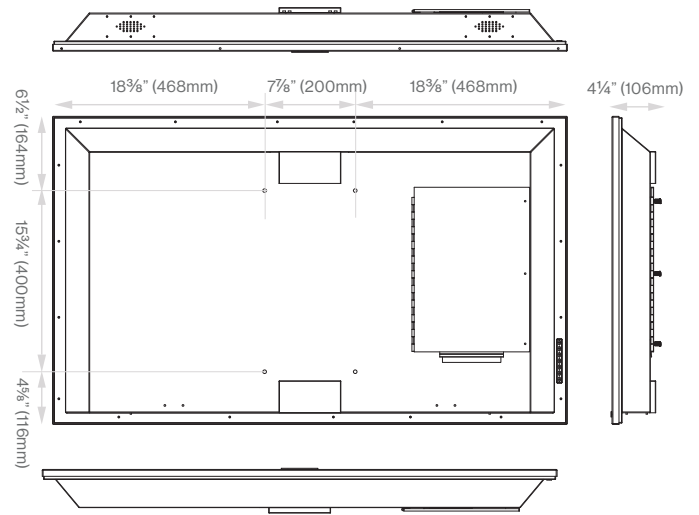

FURRION

Power

Input Power	100-240V AC
Power Plug	US

Panel Specifications

Screen Size	49"
Resolution	3840 x 2160
Refresh Rate	60Hz
Contrast Ratio	4000:1
View Angle	178 degree/178 degree
Response Time	6.5ms
Brightness	400nits

Dimensions and Weight

Product Size (WxHxD)	44 3/4 x 26 7/8 x 4 1/4" (1136 x 680 x 106mm)
Individual Packaging Dimensions (WxHxD)	50 3/8 x 32 x 8 1/2" (1280 x 815 x 215mm)
Net Weight (lbs/kg)	50.7lbs / 23kg
Gross Weight (lbs/kg)	63.4lbs / 28.75kg