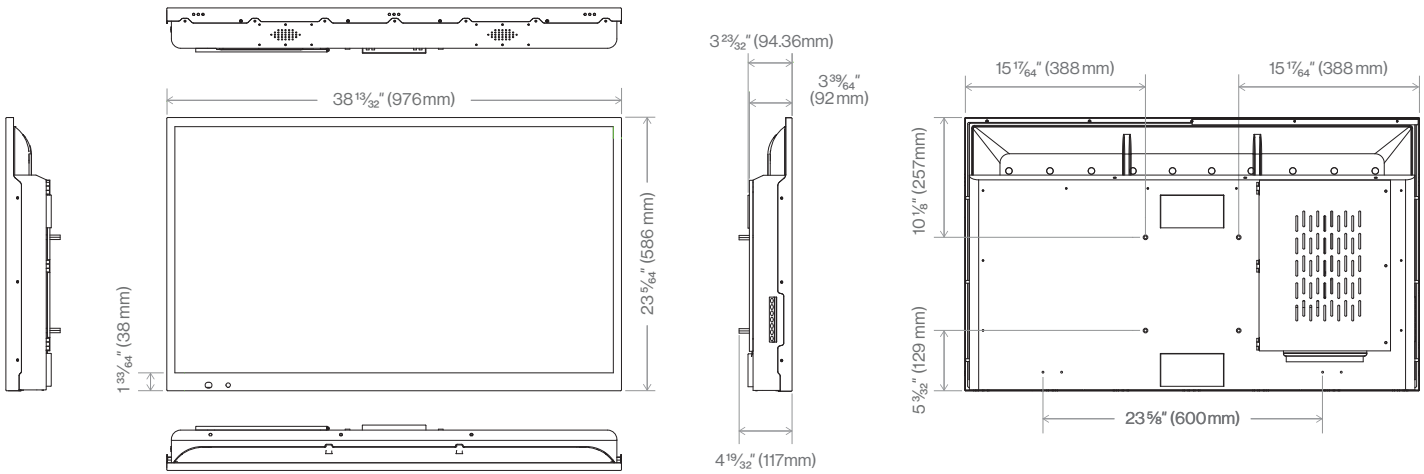

### Panel Specifications

Screen Size	43"
Resolution	3840 x 2160
Refresh Rate	60Hz
Contrast Ratio	4000:1
View Angle	178° / 178°
Response Time	6.5ms
Brightness	400 nits

### Dimensions and Weight

Product Size (W x H x D)	38 13/32 x 23 5/64 x 4 19/32" (976 x 586 x 117mm)
Packaging Dimensions (L x W x H)	7 11/16 x 44 5/8 x 28 3/4" (195 x 1135 x 730mm)
Net Weight (lbs/kg)	37.5 / 17.0
Gross Weight (lbs/kg)	46.3 / 21.0