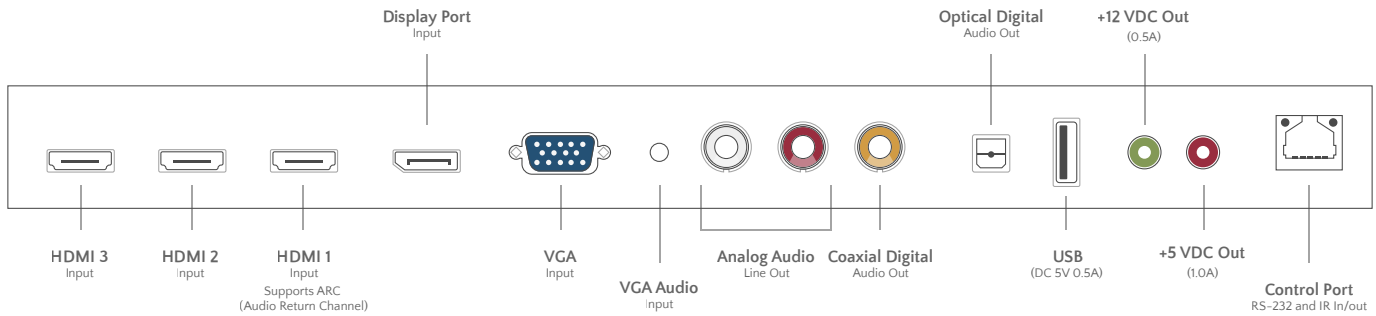

DESIGNED TO THRIVE IN EVERY SEASON

Séura's Activ™ Airflow System keeps television components at the optimal performance temperature in all thermal conditions.

65 AND 84 INCH CONNECTIONS

42 INCH TV Model: 42-UB, Version: 3 **49 INCH TV** Model: 49-UB, Version: 3 **55 INCH TV** Model: 55-UB, Version: 3 **65 INCH TV** Model: 65-UB, Version: 3 **84 INCH TV** Model: 84-UB, Version: 3

* Installation in sunlight reduces the maximum permitted air temperature.

† IP Rating is an international standard that specifies the degree of protection against dust and water ingress. Séura Outdoor TVs are IP rated and designed to protect against rain, snow, ice, dust, and other outdoor elements.