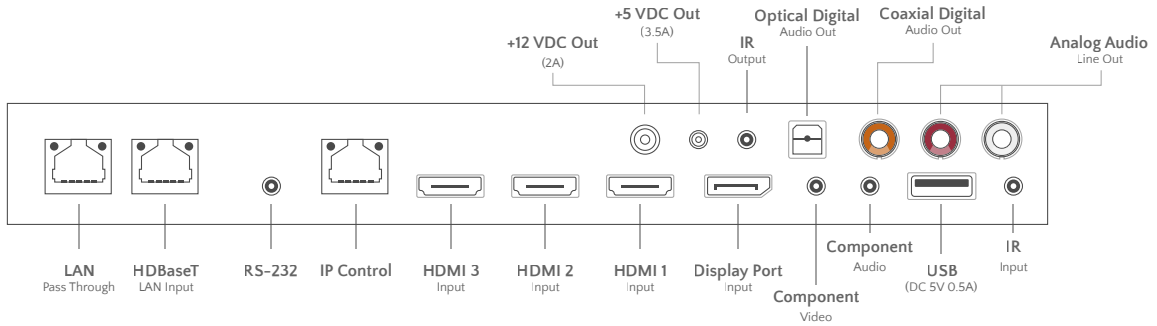

SLEEK AND CONTEMPORARY

Séura continues to lead the outdoor category in elegance, with sleek mirrored side panels that incorporate the TV into any designed outdoor environment combined with our signature svelte technology.

CONNECTIONS

65 INCH 4K UHD

Model: STM3-65-S

GENERAL	OPERATING TEMPERATURE RANGE	-24°F to 122°F*
	OPERATING HUMIDITY RANGE	20–85% RH, non-condensing
	WATERPROOF RATING	IP54 Minimum Rating†
	ISOTROPIC PREVENTION	High TNi panels help to prevent screen blackout
VIDEO	DISPLAY RESOLUTION	3840 x 2160
	DISPLAY BRIGHTNESS	700 cd/m2
	ASPECT RATIO	16:9
	CONTRAST RATIO	Typical 1000:1
	TUNER	N/A
	RESPONSE TIME	8 ms
	VIEWING ANGLE	178° Horizontal/Vertical
	POWER CONSUMPTION, DISPLAY	Standby: 3.5W Normal: 145W Max
	POWER CONSUMPTION, AC OUTLET	Max 200W
	DC OUTPUT	Max 41.5W (12V 2A, 5V 3.5A)
INTEGRATION	HDMI	3
	HDBaseT™	1 Port with LAN Out
	COMPONENT YPbPr	1
	DISPLAY PORT	1
	IP CONTROL	1 (IP Control)
	RS-232C	1
	IR INPUT	1
	IR OUTPUT	1
	SERVICE PORT	1 (USB Type)
	DC OUT	12V-Max 2A, 5V-Max 3.5A
AC OUT	100-240V~, 50/60Hz, Max 200W Outlet	
AUDIO	AUDIO: COMPONENT AUDIO INPUT	1
	AUDIO: ANALOG LINE OUT	1
	AUDIO: OPTICAL DIGITAL OUT	1
	AUDIO: COAXIAL DIGITAL OUT	1
	INTERNAL SPEAKERS	N/A
INSTALLATION	PRODUCT DIMENSIONS	58.6" w x 34.0" h
	PRODUCT DEPTH	2.7"
	PRODUCT WEIGHT	88.5 lbs.
	COMPARTMENT DIMENSIONS	11" w x 8" h x 1.5" d
	VESA PATTERN	400 x 400mm
OTHER	CERTIFICATIONS AND COMPLIANCE	FCC, MET
	WARRANTY	Séura warrants Outdoor Displays with respect to Séura's labor, structure, assembly, display including remote, and power supply for two (2) years.
	REMOTE	Séura Water Resistant IR Remote Control

* Installation in sunlight reduces the maximum permitted air temperature.

† IP Rating is an international standard that specifies the degree of protection against dust and water ingress. Séura Outdoor TVs are IP rated and designed to protect against rain, snow, ice, dust, and other outdoor elements.