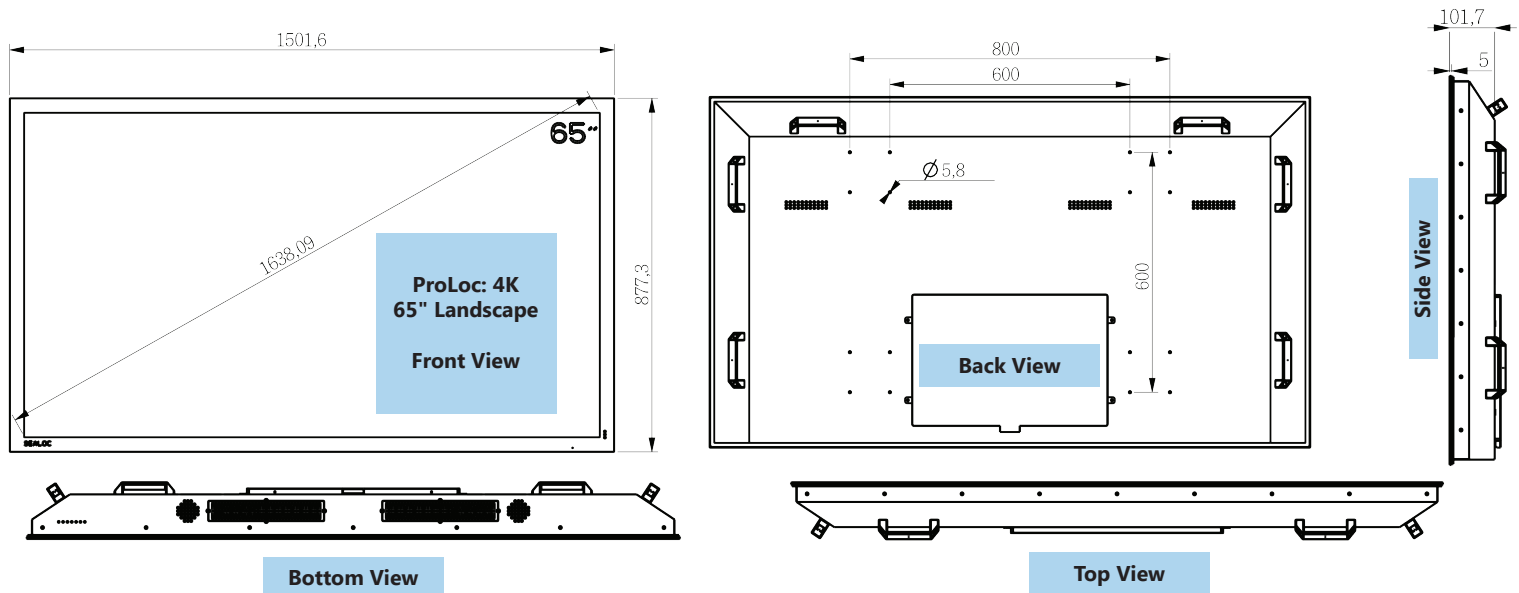

Specifications

LCD Display

Panel Manuf.	LG High TNi LCD, TFT
Grade / Class	Industrial / A+
Run Time	24X7
Brightness	2,500 Nits
Color Depth	8Bit (16.7M colors)
Resolution	3840x2160 (4K UHD)
Viewing Angle	178° Vertical/Horizontal
Refresh Rate	60Hz
Aspect Ratio	16:9
Auto Dimming	Yes (30% - 100%)
Anti-Image Burn-In	Yes - Pixel shift
Response Time	5ms (G to G)
Isotropic Blackout Resistance	Yes

Protection

Ingress Protection	IP65
Physical Protection	IK10+
Circuitry Protection	Conformal coating all circuits
Glass	4mm tempered, Anti-explosion retention film, Anti-reflective coating
Body Construction	Aircraft grade aluminum. HD powder coating. RAL Color Availability.
Cooling	Fans, thermostatically controlled
Operating Temperature	-35°C - 60°C (-31°F - 140°F)

*With optional extreme cold weather heater

Power

AC Input	100-240 VAC / 50-60Hz
Max Pwr Consumption	750 Watts
Min Pwr Consumption	200 Watts
Standby Pwr Consumption	8 Watts

Display Dimensions

Body Size (W x H x D)	1501.6mm x 877.3mm x 101.7mm
Display Weight	110 lbs
VESA Pattern(s)	400mm x 600mm 600mm x 600mm 800mm x 400mm 800mm x 600mm
Media Bay (W x H x D)	400mm x 250mm x 55mm

Inputs / Outputs

HDMI	X2
Display Port	X2
RS232	X1
VGA Input	X1
Line Out	X1
Line In	X1
USB Power	X1
10W Marine-Grade Speakers	X2

Sealoc Corporate

1720 Bray Central Dr., Suite 100-X
McKinney, TX 75069
sales@sealoc.com
www.sealoc.com
(972)525.9800

Visit www.sealoc.com to see our complete line of outdoor televisions, digital displays, speakers, mounts, remote controls, and other accessories.

Learn more about Sealoc's custom product weatherproofing and nano-coating services. HDMI extenders/baluns, drones, receivers, gate controllers, remote controls, and much more.