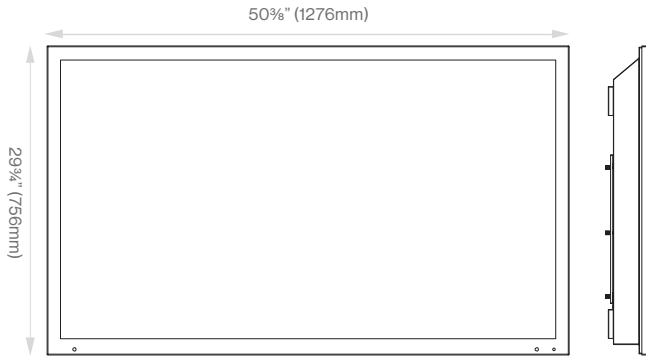

Power

Input Power	100-240V AC
Power Plug	US

Panel Specifications

Screen Size	55"
Resolution	3840 x 2160
Refresh Rate	60Hz
Contrast Ratio	4000:1
View Angle	178 degree/178 degree
Response Time	6.5ms
Brightness	400nits

Dimensions and Weight

Product Size (WxHxD)	50 3/8 x 29 3/8 x 4 1/8" (1276 x 756 x 106mm)
Individual Packaging Dimensions (WxHxD)	57 1/4 x 35 7/8 x 8 1/2" (1453 x 910 x 214mm)
Net Weight (lbs/kg)	60.63lbs / 27.50kg
Gross Weight (lbs/kg)	78.4lbs / 35.55kg