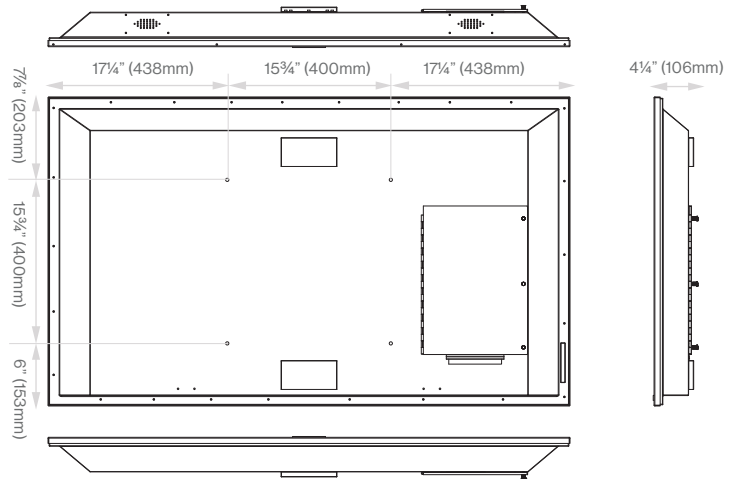

Power

Input Power	100-240V AC
Power Plug	US

Panel Specifications

Screen Size	55"
Resolution	3840 x 2160
Refresh Rate	60Hz
Contrast Ratio	4000:1
View Angle	178 degree/178 degree
Response Time	6.5ms
Brightness	400nits

Dimensions and Weight

Product Size (WxHxD)	50 3/8 x 29 3/8 x 4 1/8" (1276 x 756 x 106mm)
Individual Packaging Dimensions (WxHxD)	57 1/4 x 35 7/8 x 8 1/2" (1453 x 910 x 214mm)
Net Weight (lbs/kg)	60.63lbs / 27.50kg
Gross Weight (lbs/kg)	78.4lbs / 35.55kg