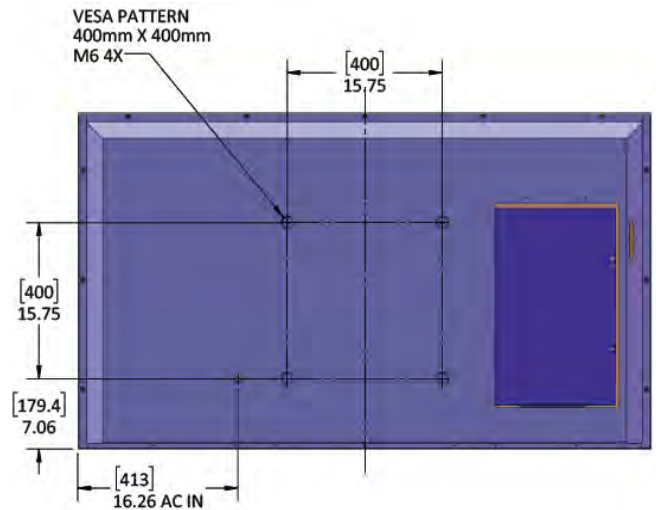

Specifications

SunBriteTV Model SB-6574HD

LCD Screen	65-inch diagonal Color Active Matrix TFT LED LCD
Resolution	3840 x 2160 UHD 4k
Aspect Ratio	16:9
Contrast Ratio	4000:1
Frame Rate	60hz
H/V Viewing Angle	178° by 178°
Response Time	6.5 milliseconds
TV formats	2160p*, 1080p, 1080i, 720p, 720i, 480p, 480i * using HDMI only
Input Connectors:	
RF	Antenna/CATV (NTSC/ATSC/QAM) x1
HDMI	HDMI Input x4 (Supports HDMI 1.4, HDMI 2.0, HDCP 1.4 & HDCP 2.2)
Video Composite	Composite Video x1, L/R Audio Inputs x1
Video Component	YPbPr plus Stereo Audio x1
Control Set	Discrete IR Control, Concealed rear IR receiver
Audio Out	Tos-Link Optical audio (Fixed) Analog RCA jacks (variable)
Speakers	20 Watt downfiring internal speakers
Exterior	Powder-coated aluminum
Colors	Black only
Input Power	100-240 VAC, 50-60 Hz 2.8A Max (205 watts/1.8a@120v)
Operating Temp.	-24° to 104° F. (-31° to 40° C.)
Non-op. Temp.	-24° to 140° F. (-31° to 60° C.)
Accessories Included	Weatherproof remote control with battery, Dust Cover
TV Dimensions	58.2" W x 34" H x 4.00" D 1480mm W x 863mm H x 102mm D
TV Weight	70.0 lbs.(31.75 kgs)
Residential Warranty	tbd
Commercial Warranty	tbd
Vesa Mount Pattern	400mm x 400mm

Specifications are subject to change.