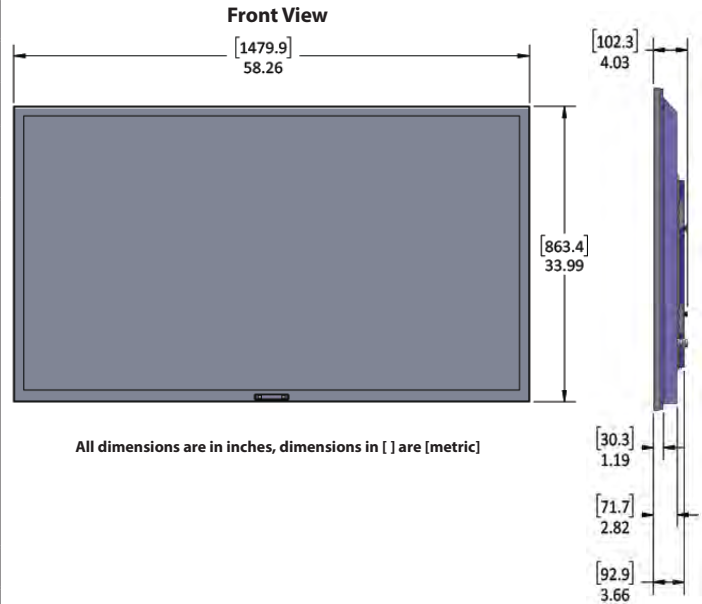

Specifications

SunBriteTV Model SB-6574HD

LCD Screen	65-inch diagonal Color Active Matrix TFT LED LCD
Resolution	3840 x 2160 UHD 4k
Aspect Ratio	16:9
Contrast Ratio	4000:1
Frame Rate	60hz
H/V Viewing Angle	178° by 178°
Response Time	6.5 milliseconds
TV formats	2160p*, 1080p, 1080i, 720p, 720i, 480p, 480i * using HDMI only
Input Connectors:	
RF	Antenna/CATV (NTSC/ATSC/QAM) x1
HDMI	HDMI Input x4 (Supports HDMI 1.4, HDMI 2.0, HDCP 1.4 & HDCP 2.2)
Video Composite	Composite Video x1, L/R Audio Inputs x1
Video Component	YPbPr plus Stereo Audio x1
Control Set	Discrete IR Control, Concealed rear IR receiver
Audio Out	Tos-Link Optical audio (Fixed) Analog RCA jacks (variable)
Speakers	20 Watt downfiring internal speakers
Exterior	Powder-coated aluminum
Colors	Black only
Input Power	100-240 VAC, 50-60 Hz 2.8A Max (205 watts/1.8a@120v)
Operating Temp.	-24° to 104° F. (-31° to 40° C.)
Non-op. Temp.	-24° to 140° F. (-31° to 60° C.)
Accessories Included	Weatherproof remote control with battery, Dust Cover
TV Dimensions	58.2" W x 34" H x 4.00" D 1480mm W x 863mm H x 102mm D
TV Weight	70.0 lbs.(31.75 kgs)
Residential Warranty	tbd
Commercial Warranty	tbd
Vesa Mount Pattern	400mm x 400mm

Specifications are subject to change.